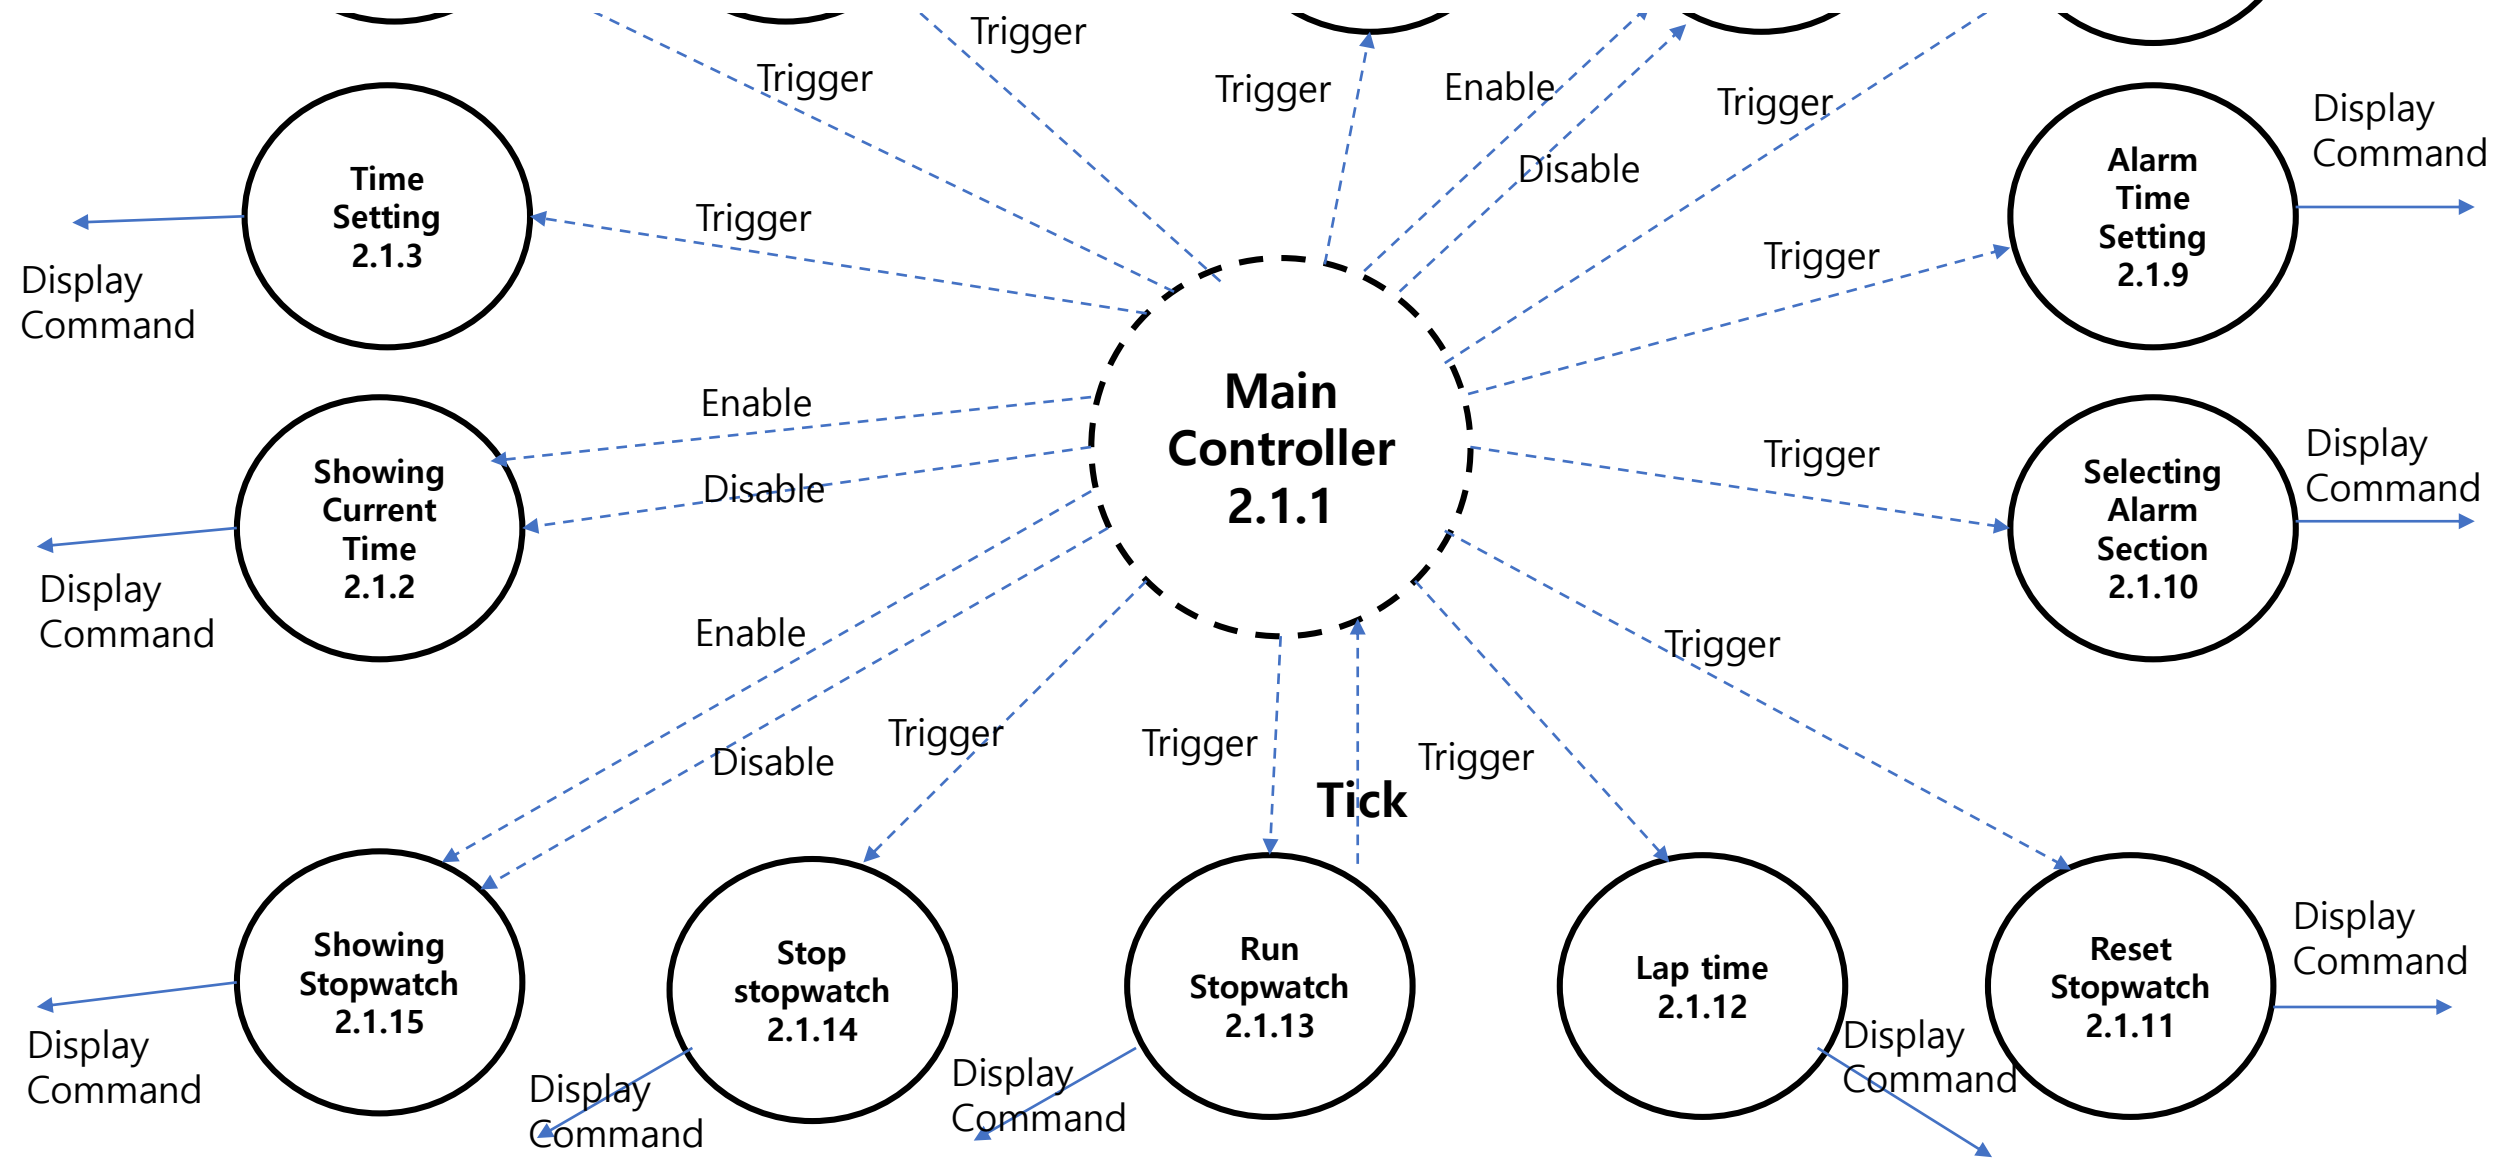

변경사항-System Context Diagram (전)

변경사항-System Context Diagram (후)

변경사항-DFD Level 0 (전)

변경사항-DFD Level 0 (후)

변경사항-DFD Level 1 (전)

변경사항-DFD Level 1 (전)

변경사항-DFD Level 1 (전)

변경사항-DFD Level 1 (후)

변경사항-DFD Level 2 (전)

변경사항-DFD Level 2 (전)

변경사항-DFD Level 2 (후)

변경사항-DFD Level 2 (후)

변경사항-DFD Level 3 (추가)

변경사항-DFD Level 3 (추가)

변경사항-DFD Level 3 (추가)

변경사항-STD (전)

변경사항-STD (후)

변경사항-STD (후)

변경사항-Overall DFD (전)

변경사항-Overall DFD (후)

Structured Charts – Transform Analysis

Structured Charts – Digital Watch System

Structured Charts – Digital Watch System

Structured Charts – Digital Watch System 1