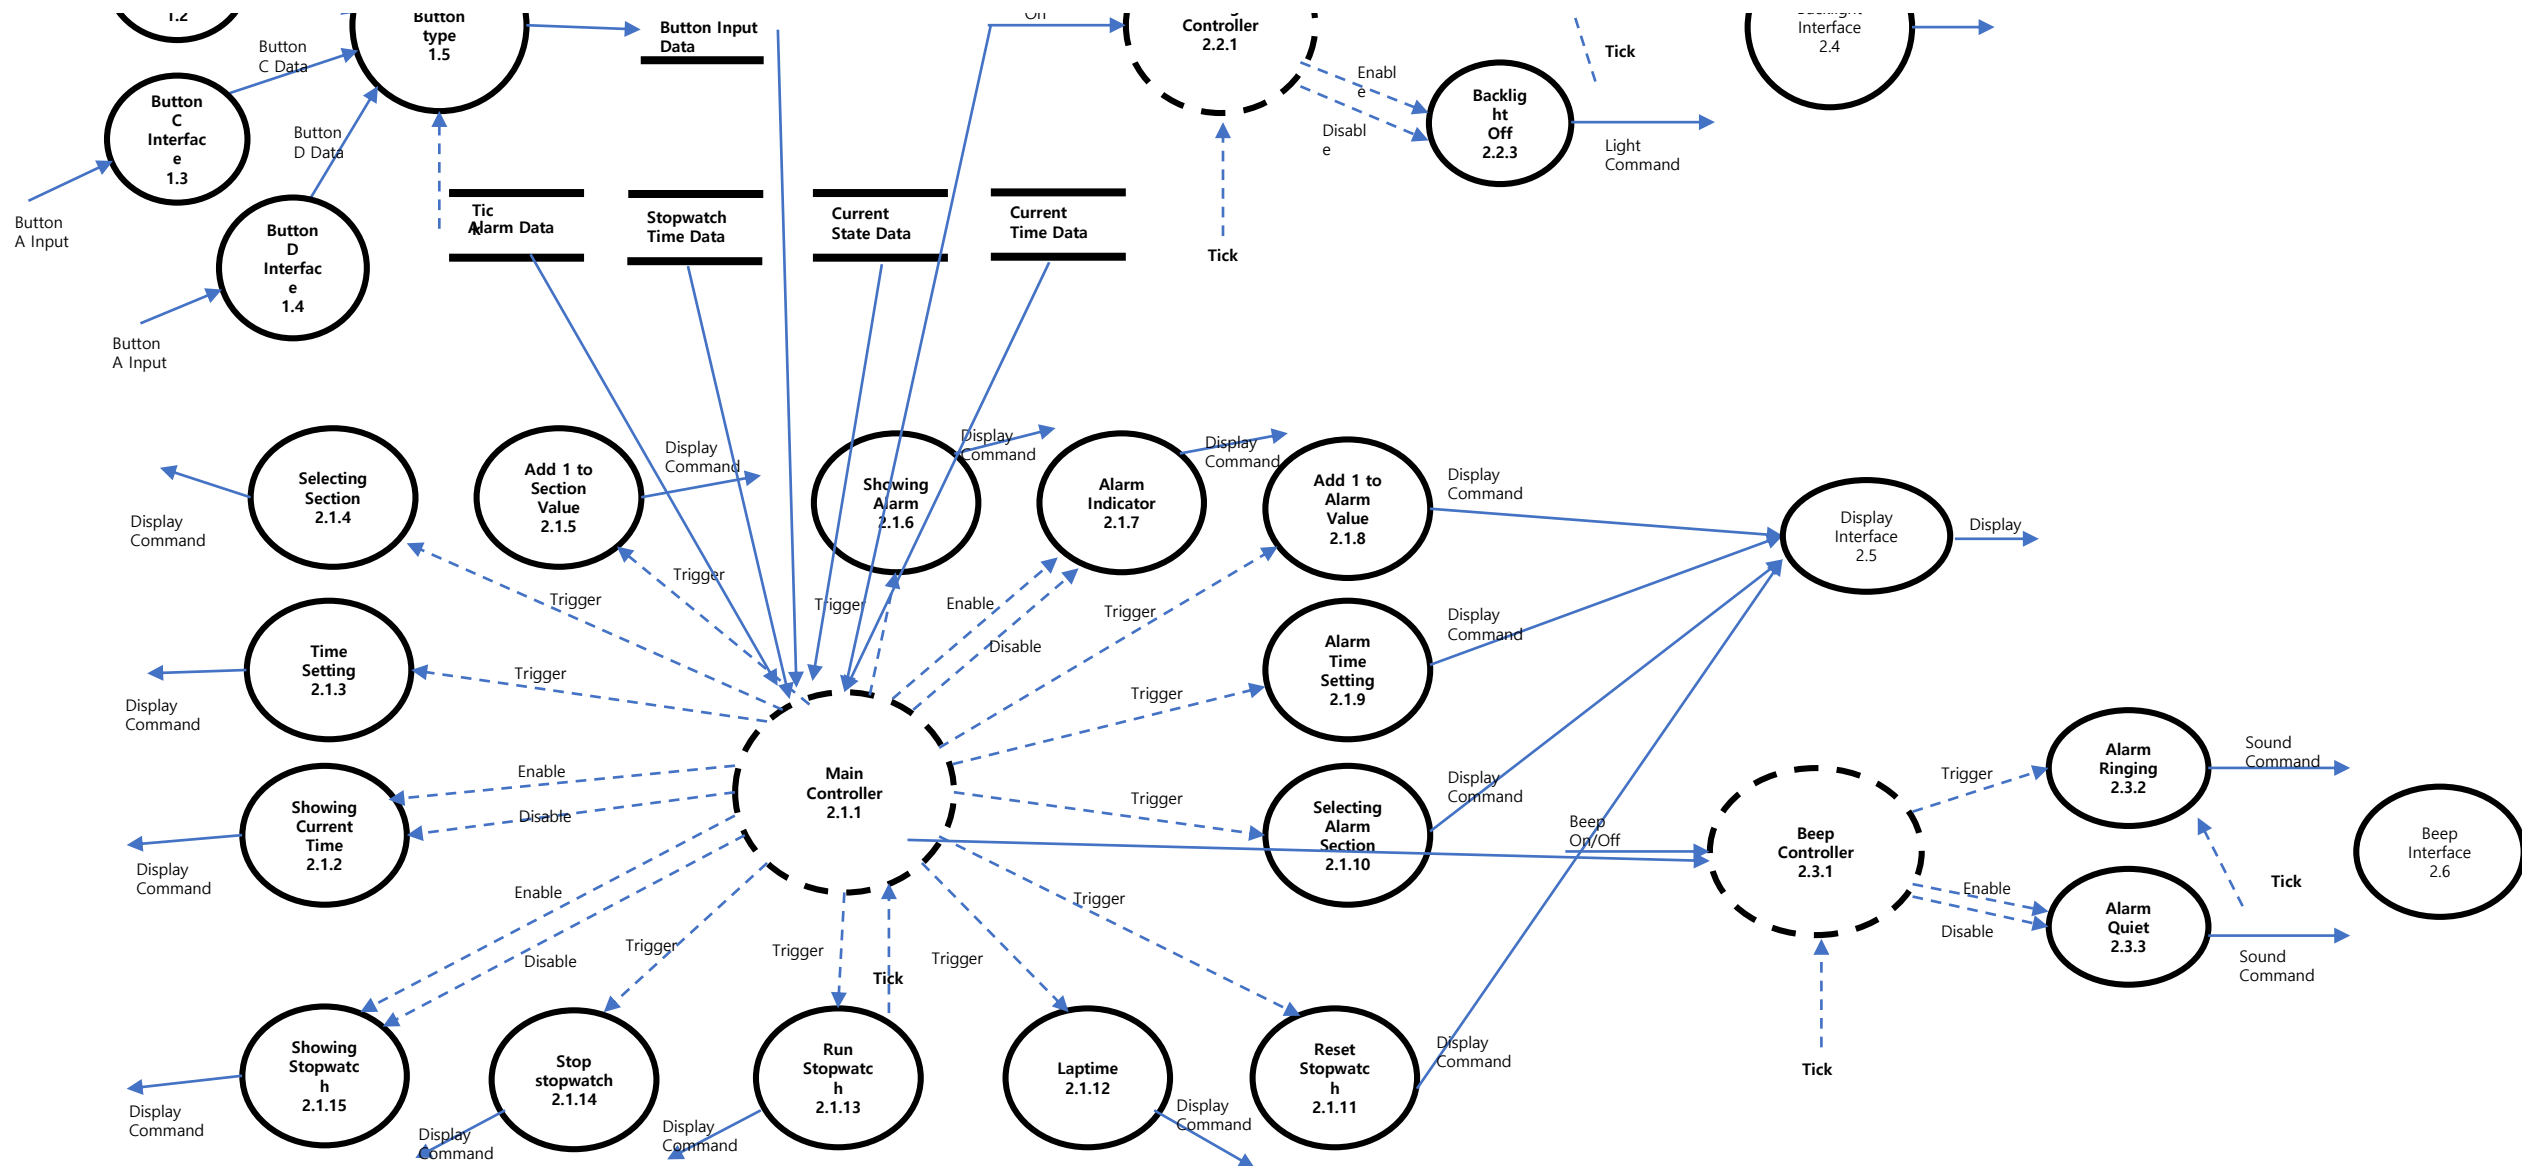

변경사항-System Context Diagram (전)

변경사항-System Context Diagram (후)

변경사항-DFD Level 0 (전)

변경사항-DFD Level 0 (후)

변경사항-DFD Level 1 (전)

변경사항-DFD Level 1 (전)

변경사항-DFD Level 1 (전)

변경사항-DFD Level 1 (후)

변경사항-DFD Level 2 (전)

변경사항-DFD Level 2 (전)

변경사항-DFD Level 2 (후)

변경사항-DFD Level 2 (후)

변경사항-DFD Level 3 (추가)

변경사항-DFD Level 3 (추가)

변경사항-DFD Level 3 (추가)

변경사항-STD (전)

변경사항-STD (후)

변경사항-STD (후)

변경사항-Overall DFD (전)

변경사항-Overall DFD (후)

Structured Charts – Transform Analysis

Structured Charts – Digital Watch System

Structured Charts – Digital Watch System

Structured Charts – Digital Watch System 1

Structured Charts – Digital Watch System 2

Structured Charts – Digital Watch System 3

Structured Charts – Digital Watch System 4

Q&A