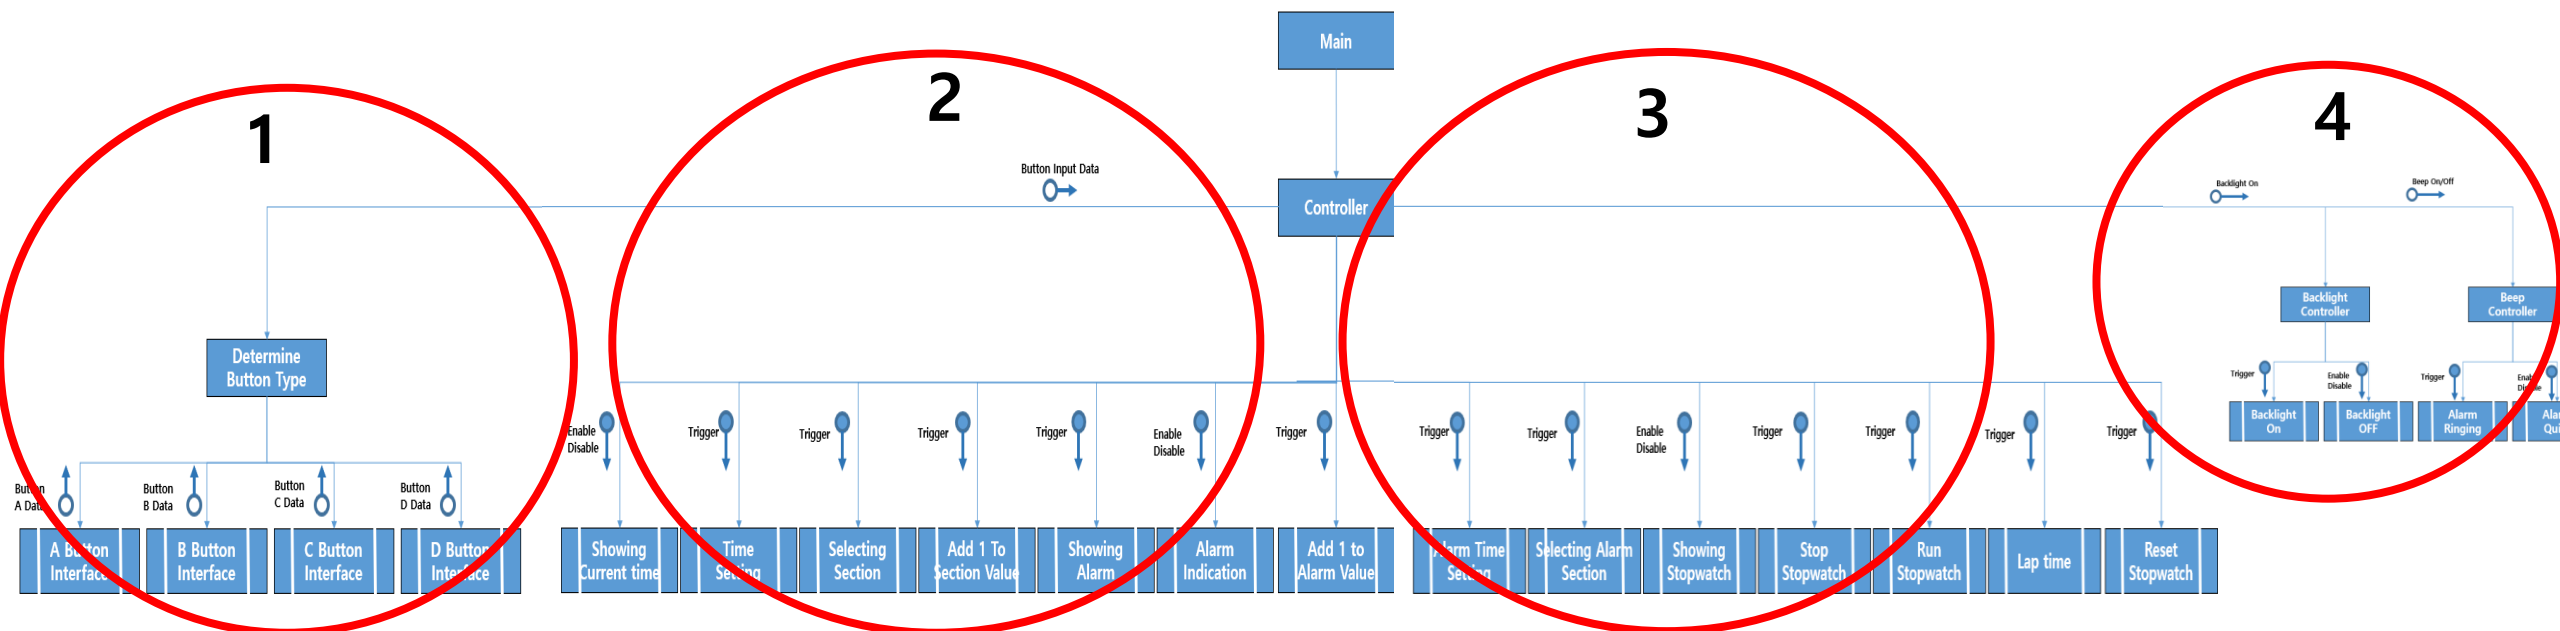

변경사항-System Context Diagram (전)

변경사항-System Context Diagram (후)

변경사항-DFD Level 0 (전)

변경사항-DFD Level 0 (후)

변경사항-DFD Level 1 (전)

변경사항-DFD Level 1 (전)

변경사항-DFD Level 1 (전)

변경사항-DFD Level 1 (후)

변경사항-DFD Level 2 (전)

변경사항-DFD Level 2 (전)

변경사항-DFD Level 2 (후)

변경사항-DFD Level 2 (후)

변경사항-DFD Level 3 (추가)

변경사항-DFD Level 3 (추가)

변경사항-DFD Level 3 (추가)

변경사항-STD (전)

변경사항-STD (후)

변경사항-STD (후)

변경사항-Overall DFD (전)

변경사항-Overall DFD (후)

Structured Charts – Transform Analysis

Structured Charts – Digital Watch System

Structured Charts – Digital Watch System

Structured Charts – Digital Watch System 1

Structured Charts – Digital Watch System 2

Structured Charts – Digital Watch System 3

Structured Charts – Digital Watch System 4

Q&A