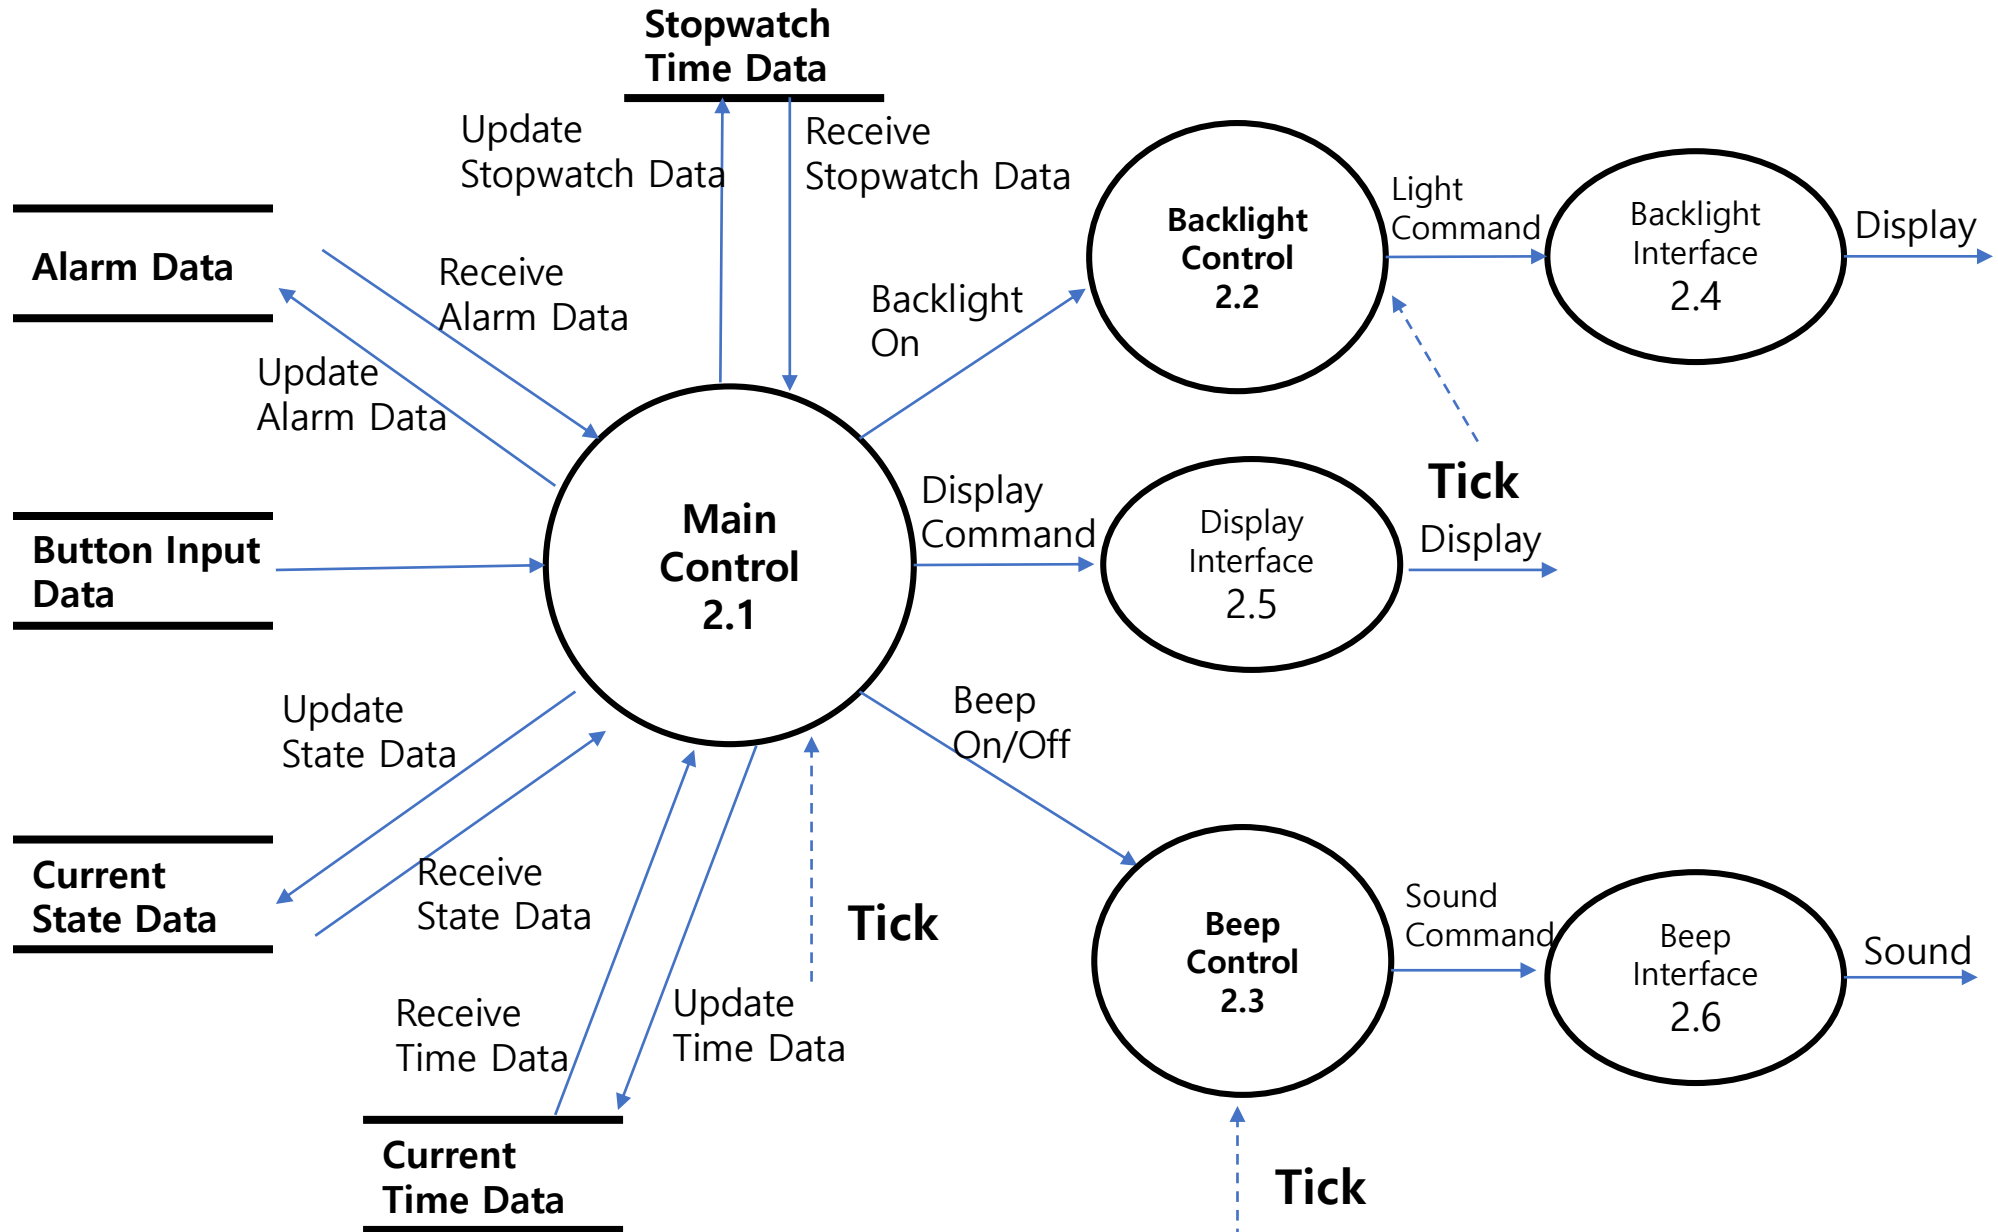

변경사항-System Context Diagram (전)

변경사항-System Context Diagram (후)

변경사항-DFD Level 0 (전)

변경사항-DFD Level 0 (후)

변경사항-DFD Level 1 (전)

변경사항-DFD Level 1 (전)

변경사항-DFD Level 1 (전)

변경사항-DFD Level 1 (후)

변경사항-DFD Level 2 (전)

변경사항-DFD Level 2 (전)

변경사항-DFD Level 2 (후)

변경사항-DFD Level 2 (후)

변경사항-DFD Level 3 (추가)

변경사항-DFD Level 3 (추가)

변경사항-DFD Level 3 (추가)

변경사항-STD (전)

변경사항-STD (후)

변경사항-STD (후)

변경사항-Overall DFD (전)

변경사항-Overall DFD (후)

Structured Charts – Transform Analysis

Structured Charts – Digital Watch System

Structured Charts – Digital Watch System

Structured Charts – Digital Watch System 1

Structured Charts – Digital Watch System 2

Structured Charts – Digital Watch System 3

Structured Charts – Digital Watch System 4

Q&A