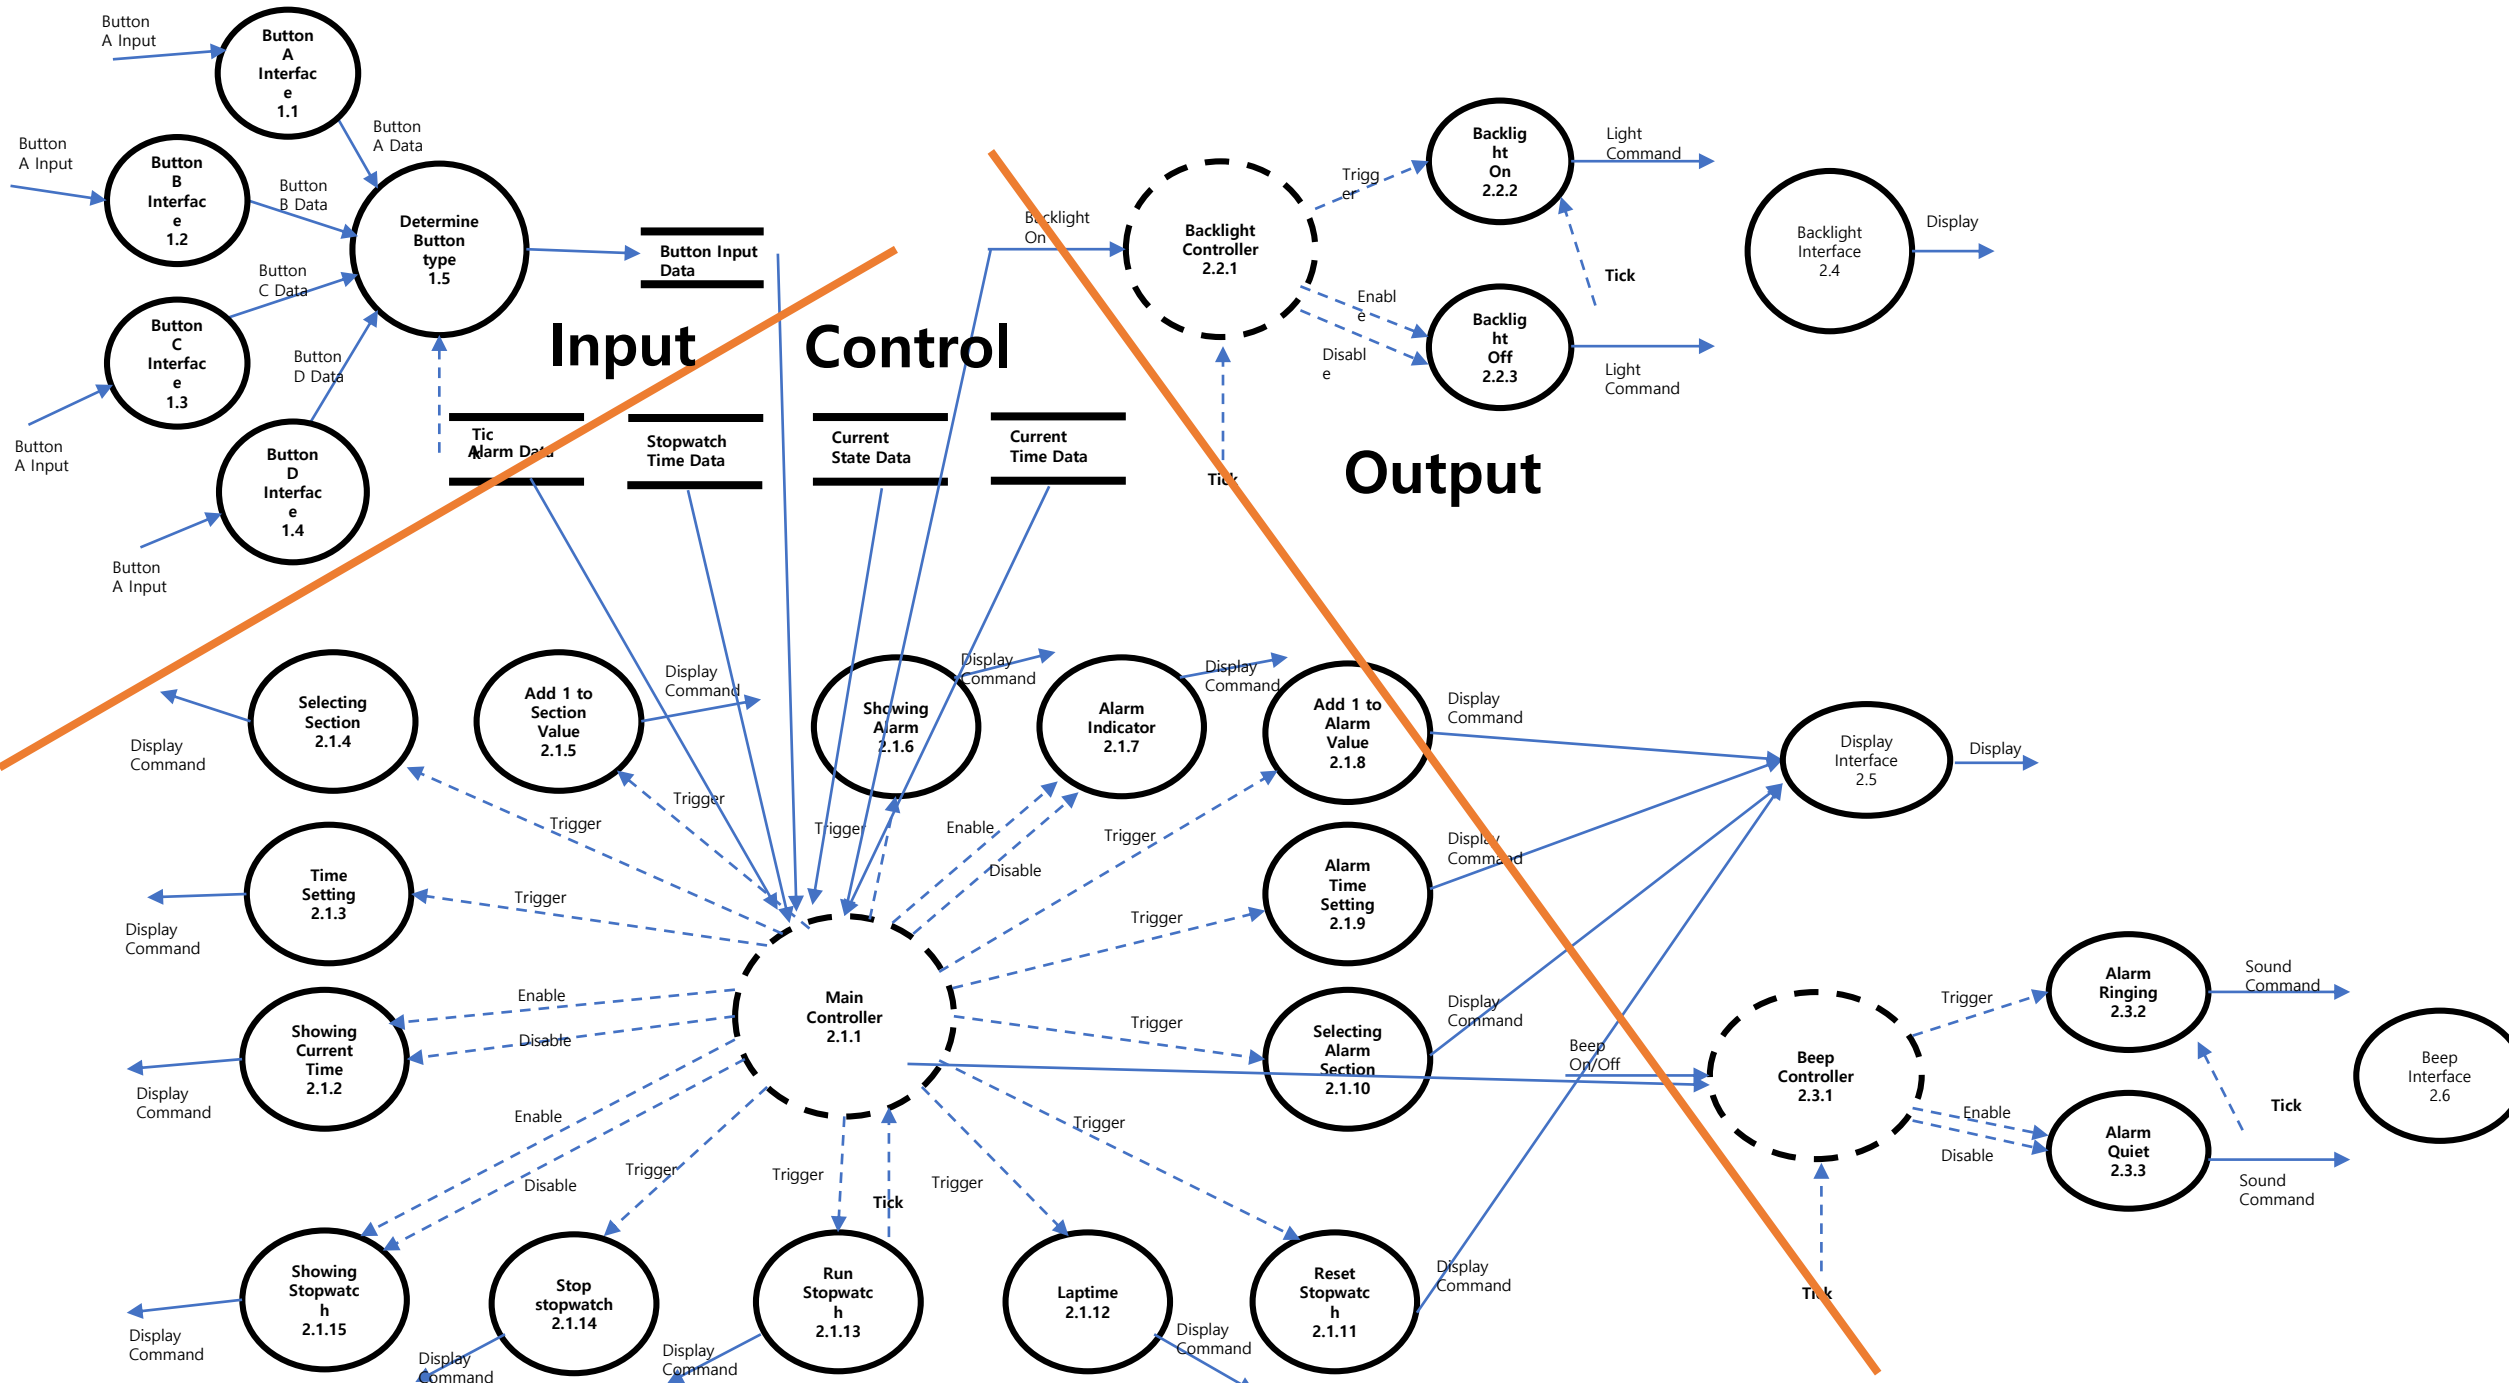

변경사항-System Context Diagram (전)

변경사항-System Context Diagram (후)

변경사항-DFD Level 0 (전)

변경사항-DFD Level 0 (후)

변경사항-DFD Level 1 (전)

변경사항-DFD Level 1 (전)

변경사항-DFD Level 1 (전)

변경사항-DFD Level 1 (후)

변경사항-DFD Level 2 (전)

변경사항-DFD Level 2 (전)

변경사항-DFD Level 2 (후)

변경사항-DFD Level 2 (후)

변경사항-DFD Level 3 (추가)

변경사항-DFD Level 3 (추가)

변경사항-DFD Level 3 (추가)

변경사항-STD (전)

변경사항-STD (후)

변경사항-STD (후)

변경사항-Overall DFD (전)

변경사항-Overall DFD (후)

Structured Charts – Transform Analysis

Structured Charts – Digital Watch System

Structured Charts – Digital Watch System

Structured Charts – Digital Watch System 1

Structured Charts – Digital Watch System 2

Structured Charts – Digital Watch System 3

Structured Charts – Digital Watch System 4

Q&A