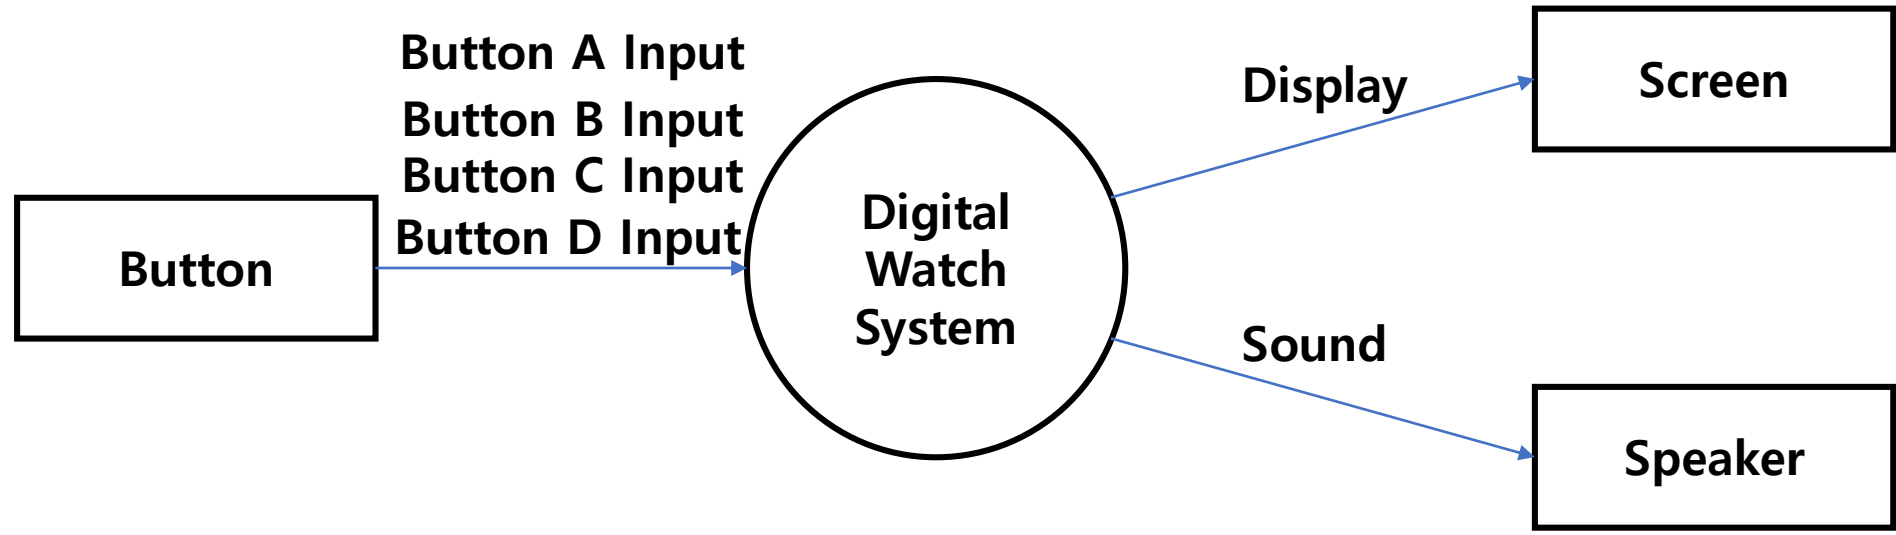

소프트웨어공학개론

T3

201511268 서지우

201713065 심준보

201713061 손찬혁

목차

- 변경사항
 - System Context Diagram
 - DFD Level 0
 - DFD Level 1
 - DFD Level 2
 - State Transition Diagram
 - Overall DFD
- Structured Charts – Transform Analysis
- Structured Charts – Digital Watch System

변경사항-System Context Diagram (전)

변경사항-System Context Diagram (후)

변경사항-DFD Level 0 (전)

변경사항-DFD Level 0 (후)

변경사항-DFD Level 1 (전)

변경사항-DFD Level 1 (전)

변경사항-DFD Level 1 (전)

변경사항-DFD Level 1 (후)