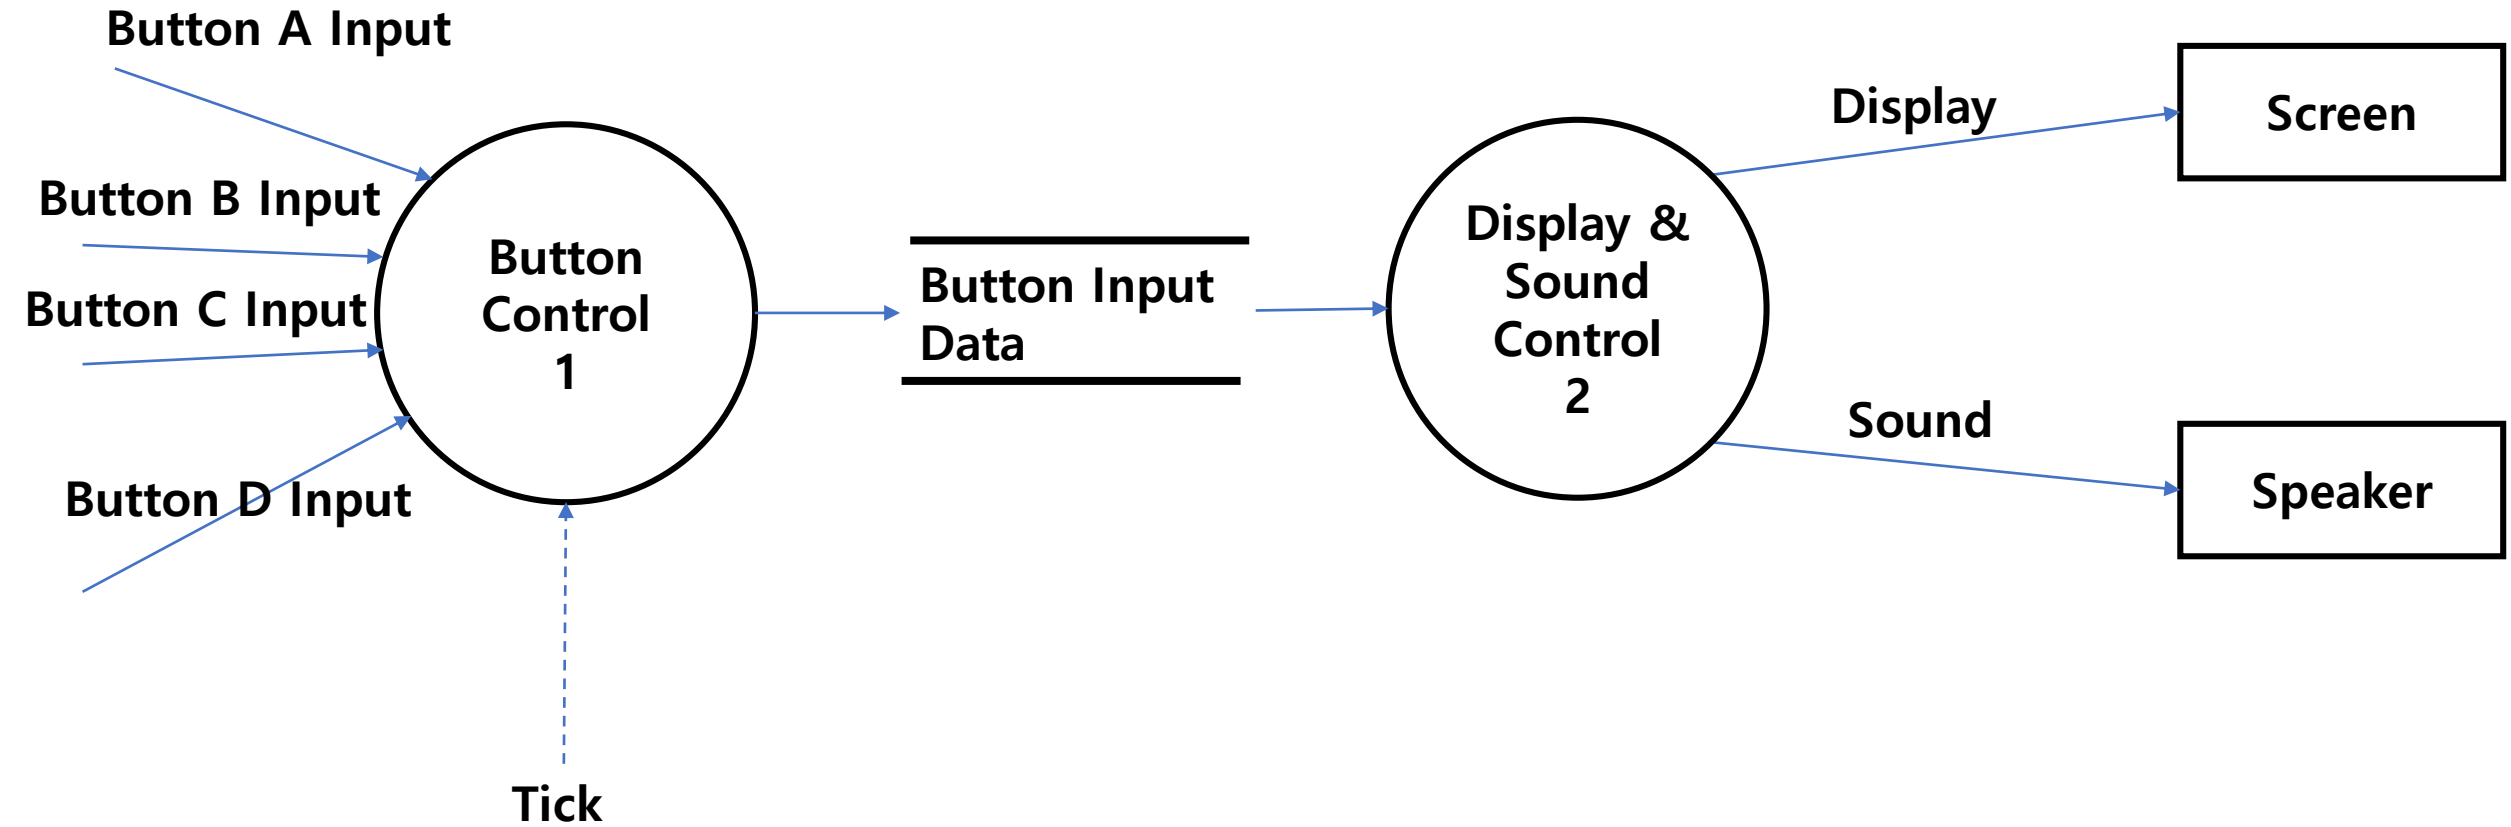

소프트웨어공학개론

T3

201511268 서지우

201713065 심준보

201713061 손찬혁

목차

- 변경사항
 - System Context Diagram
 - DFD Level 0
 - DFD Level 1
 - DFD Level 2
 - State Transition Diagram
 - Overall DFD
- Structured Charts – Transform Analysis
- Structured Charts – Digital Watch System

변경사항-System Context Diagram (전)

변경사항-System Context Diagram (후)

변경사항-DFD Level 0 (전)

변경사항-DFD Level 0 (후)

변경사항-DFD Level 1 (전)

변경사항-DFD Level 1 (전)

변경사항-DFD Level 1 (전)

변경사항-DFD Level 1 (후)