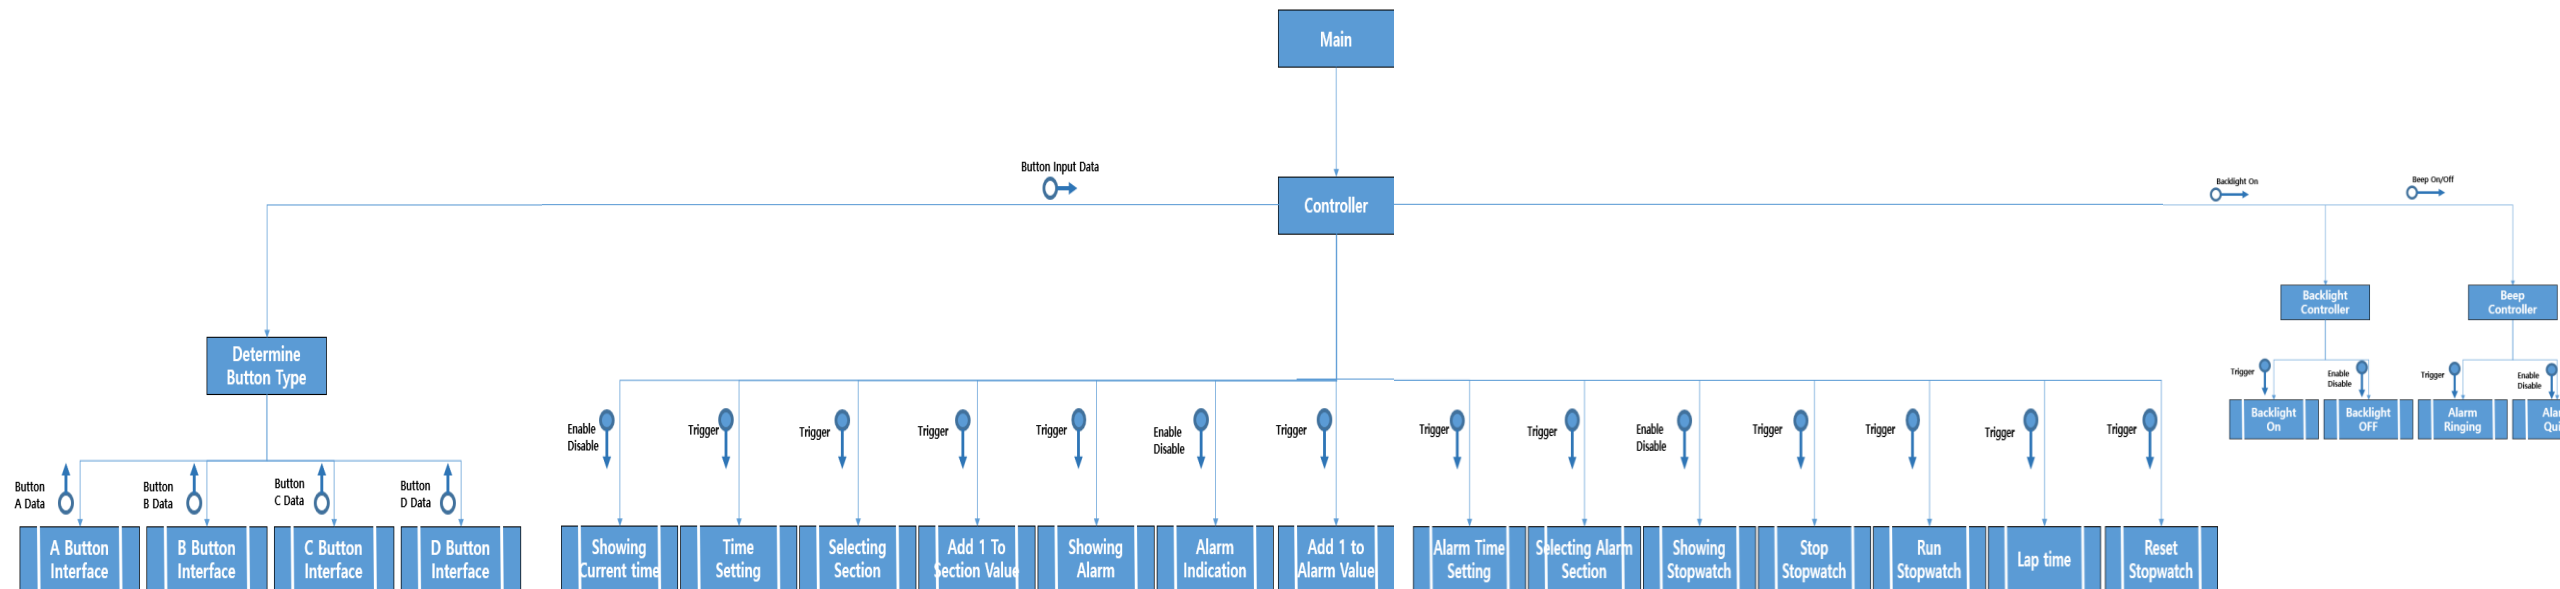

변경사항-System Context Diagram (전)

변경사항-System Context Diagram (후)

변경사항-DFD Level 0 (전)

변경사항-DFD Level 0 (후)

변경사항-DFD Level 1 (전)

변경사항-DFD Level 1 (전)

변경사항-DFD Level 1 (전)

변경사항-DFD Level 1 (후)

변경사항-DFD Level 2 (전)

변경사항-DFD Level 2 (전)

변경사항-DFD Level 2 (후)

변경사항-DFD Level 2 (후)

변경사항-DFD Level 3 (추가)

변경사항-DFD Level 3 (추가)

변경사항-DFD Level 3 (추가)

변경사항-STD (전)

변경사항-STD (후)

변경사항-STD (후)

변경사항-Overall DFD (전)

변경사항-Overall DFD (후)

Structured Charts – Transform Analysis

Structured Charts – Digital Watch System

Structured Charts – Digital Watch System

Structured Charts – Digital Watch System 1

Structured Charts – Digital Watch System 2

Structured Charts – Digital Watch System 3

Structured Charts – Digital Watch System 4

Q&A