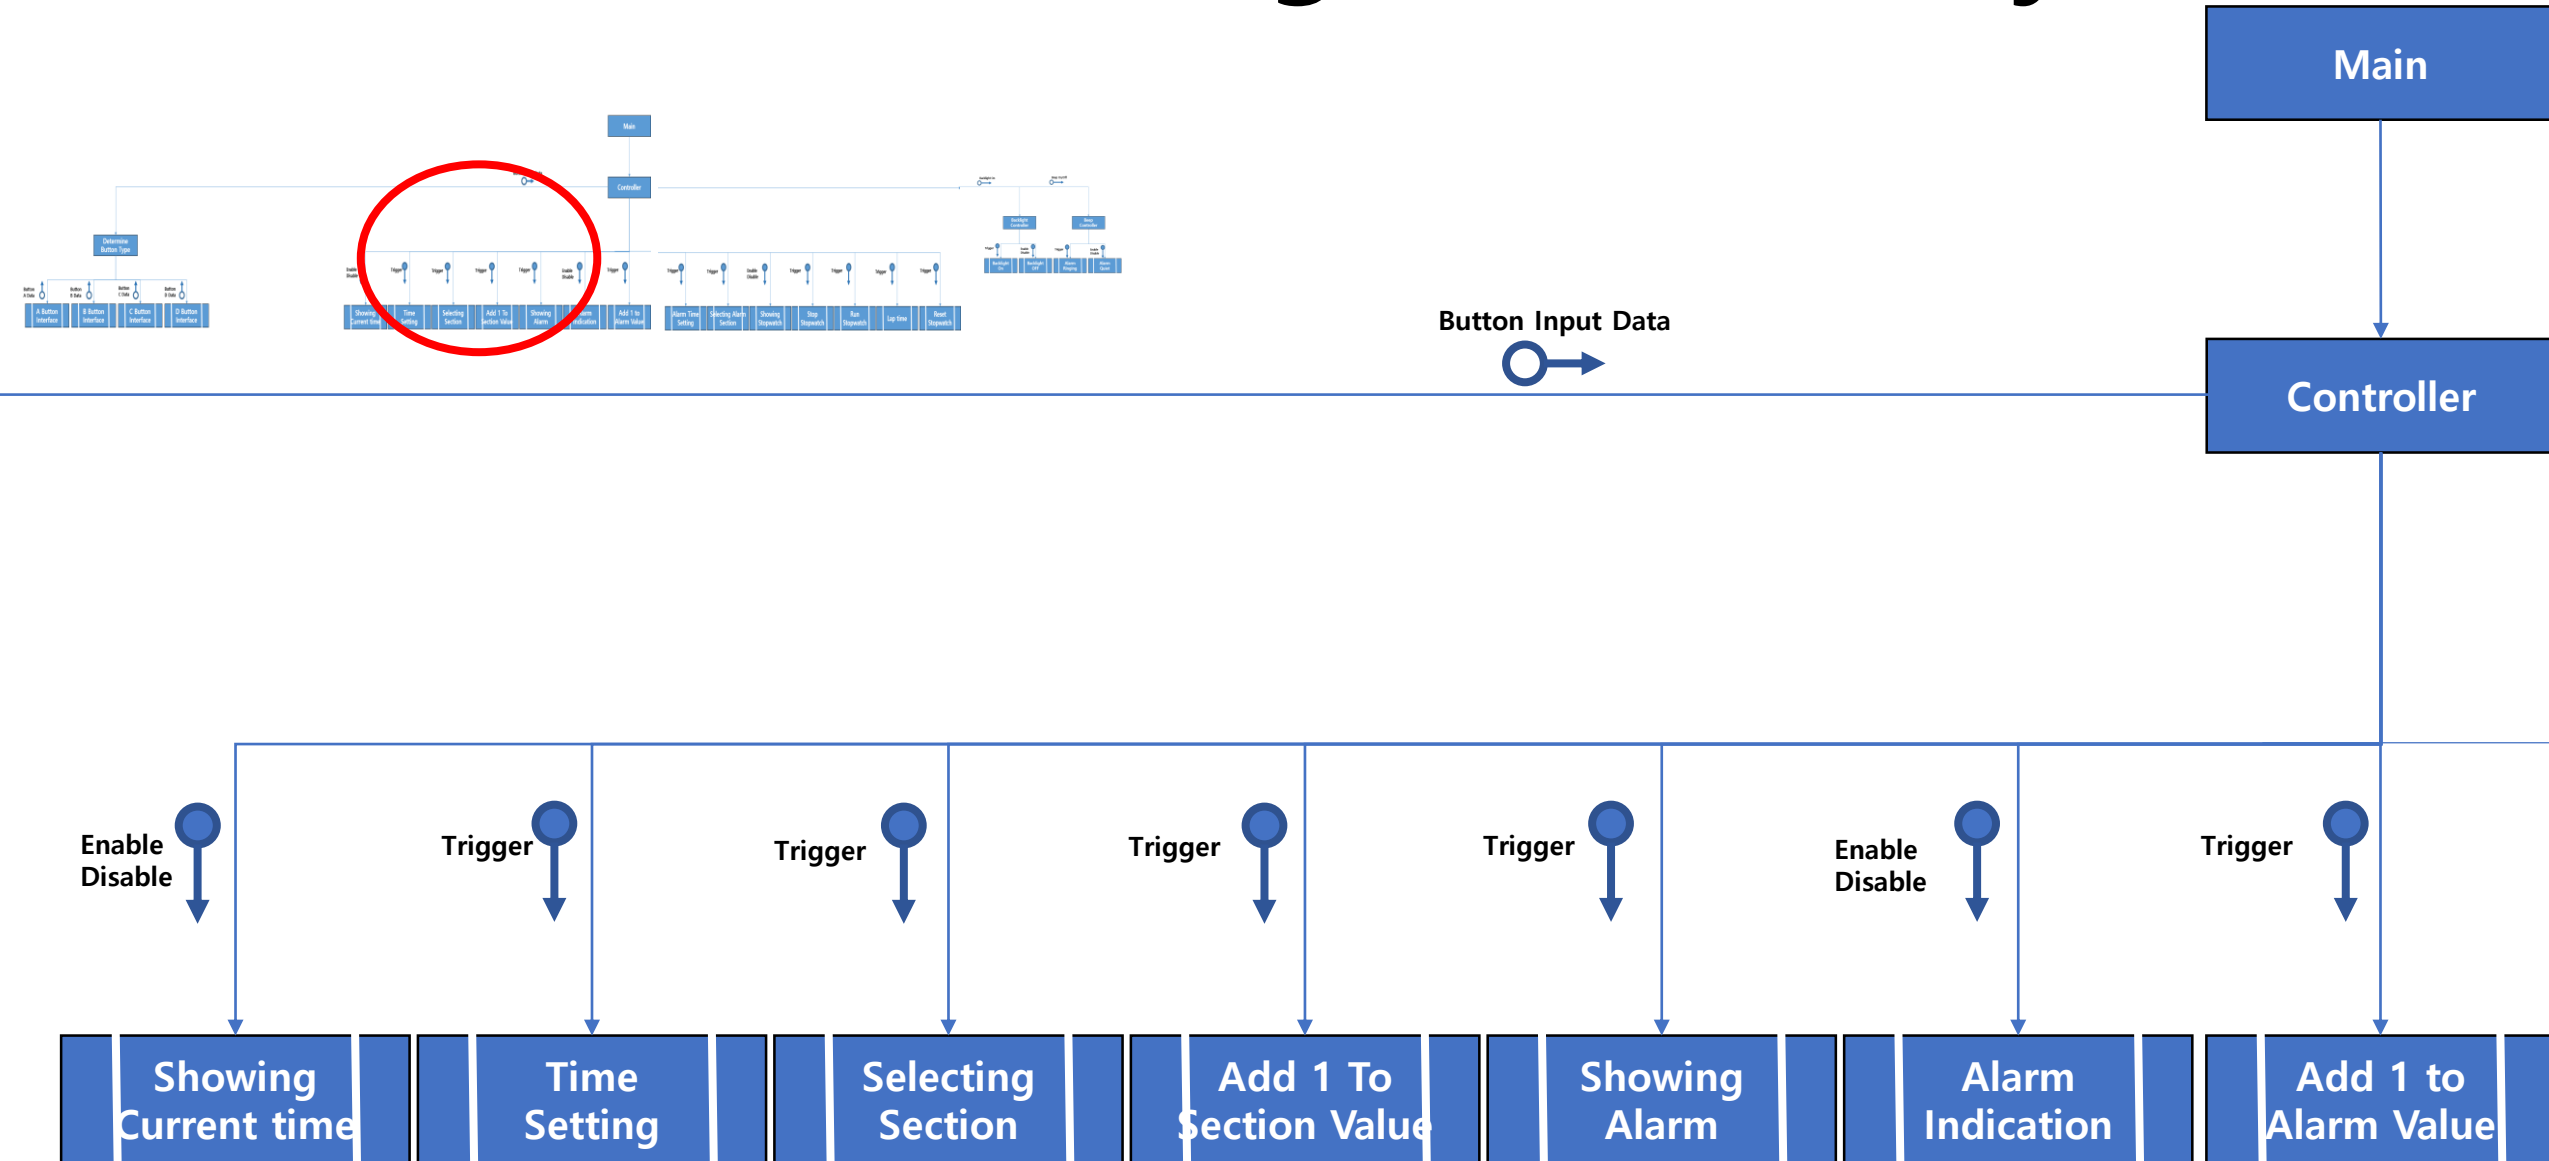

변경사항-System Context Diagram (전)

변경사항-System Context Diagram (후)

변경사항-DFD Level 0 (전)

변경사항-DFD Level 0 (후)

변경사항-DFD Level 1 (전)

변경사항-DFD Level 1 (전)

변경사항-DFD Level 1 (전)

변경사항-DFD Level 1 (후)

변경사항-DFD Level 2 (전)

변경사항-DFD Level 2 (전)

변경사항-DFD Level 2 (후)

변경사항-DFD Level 2 (후)

변경사항-DFD Level 3 (추가)

변경사항-DFD Level 3 (추가)

변경사항-DFD Level 3 (추가)

변경사항-STD (전)

변경사항-STD (후)

변경사항-STD (후)

변경사항-Overall DFD (전)

변경사항-Overall DFD (후)

Structured Charts – Transform Analysis

Structured Charts – Digital Watch System

Structured Charts – Digital Watch System

Structured Charts – Digital Watch System 1

Structured Charts – Digital Watch System 2

Structured Charts – Digital Watch System 3

Structured Charts – Digital Watch System 4

Q&A