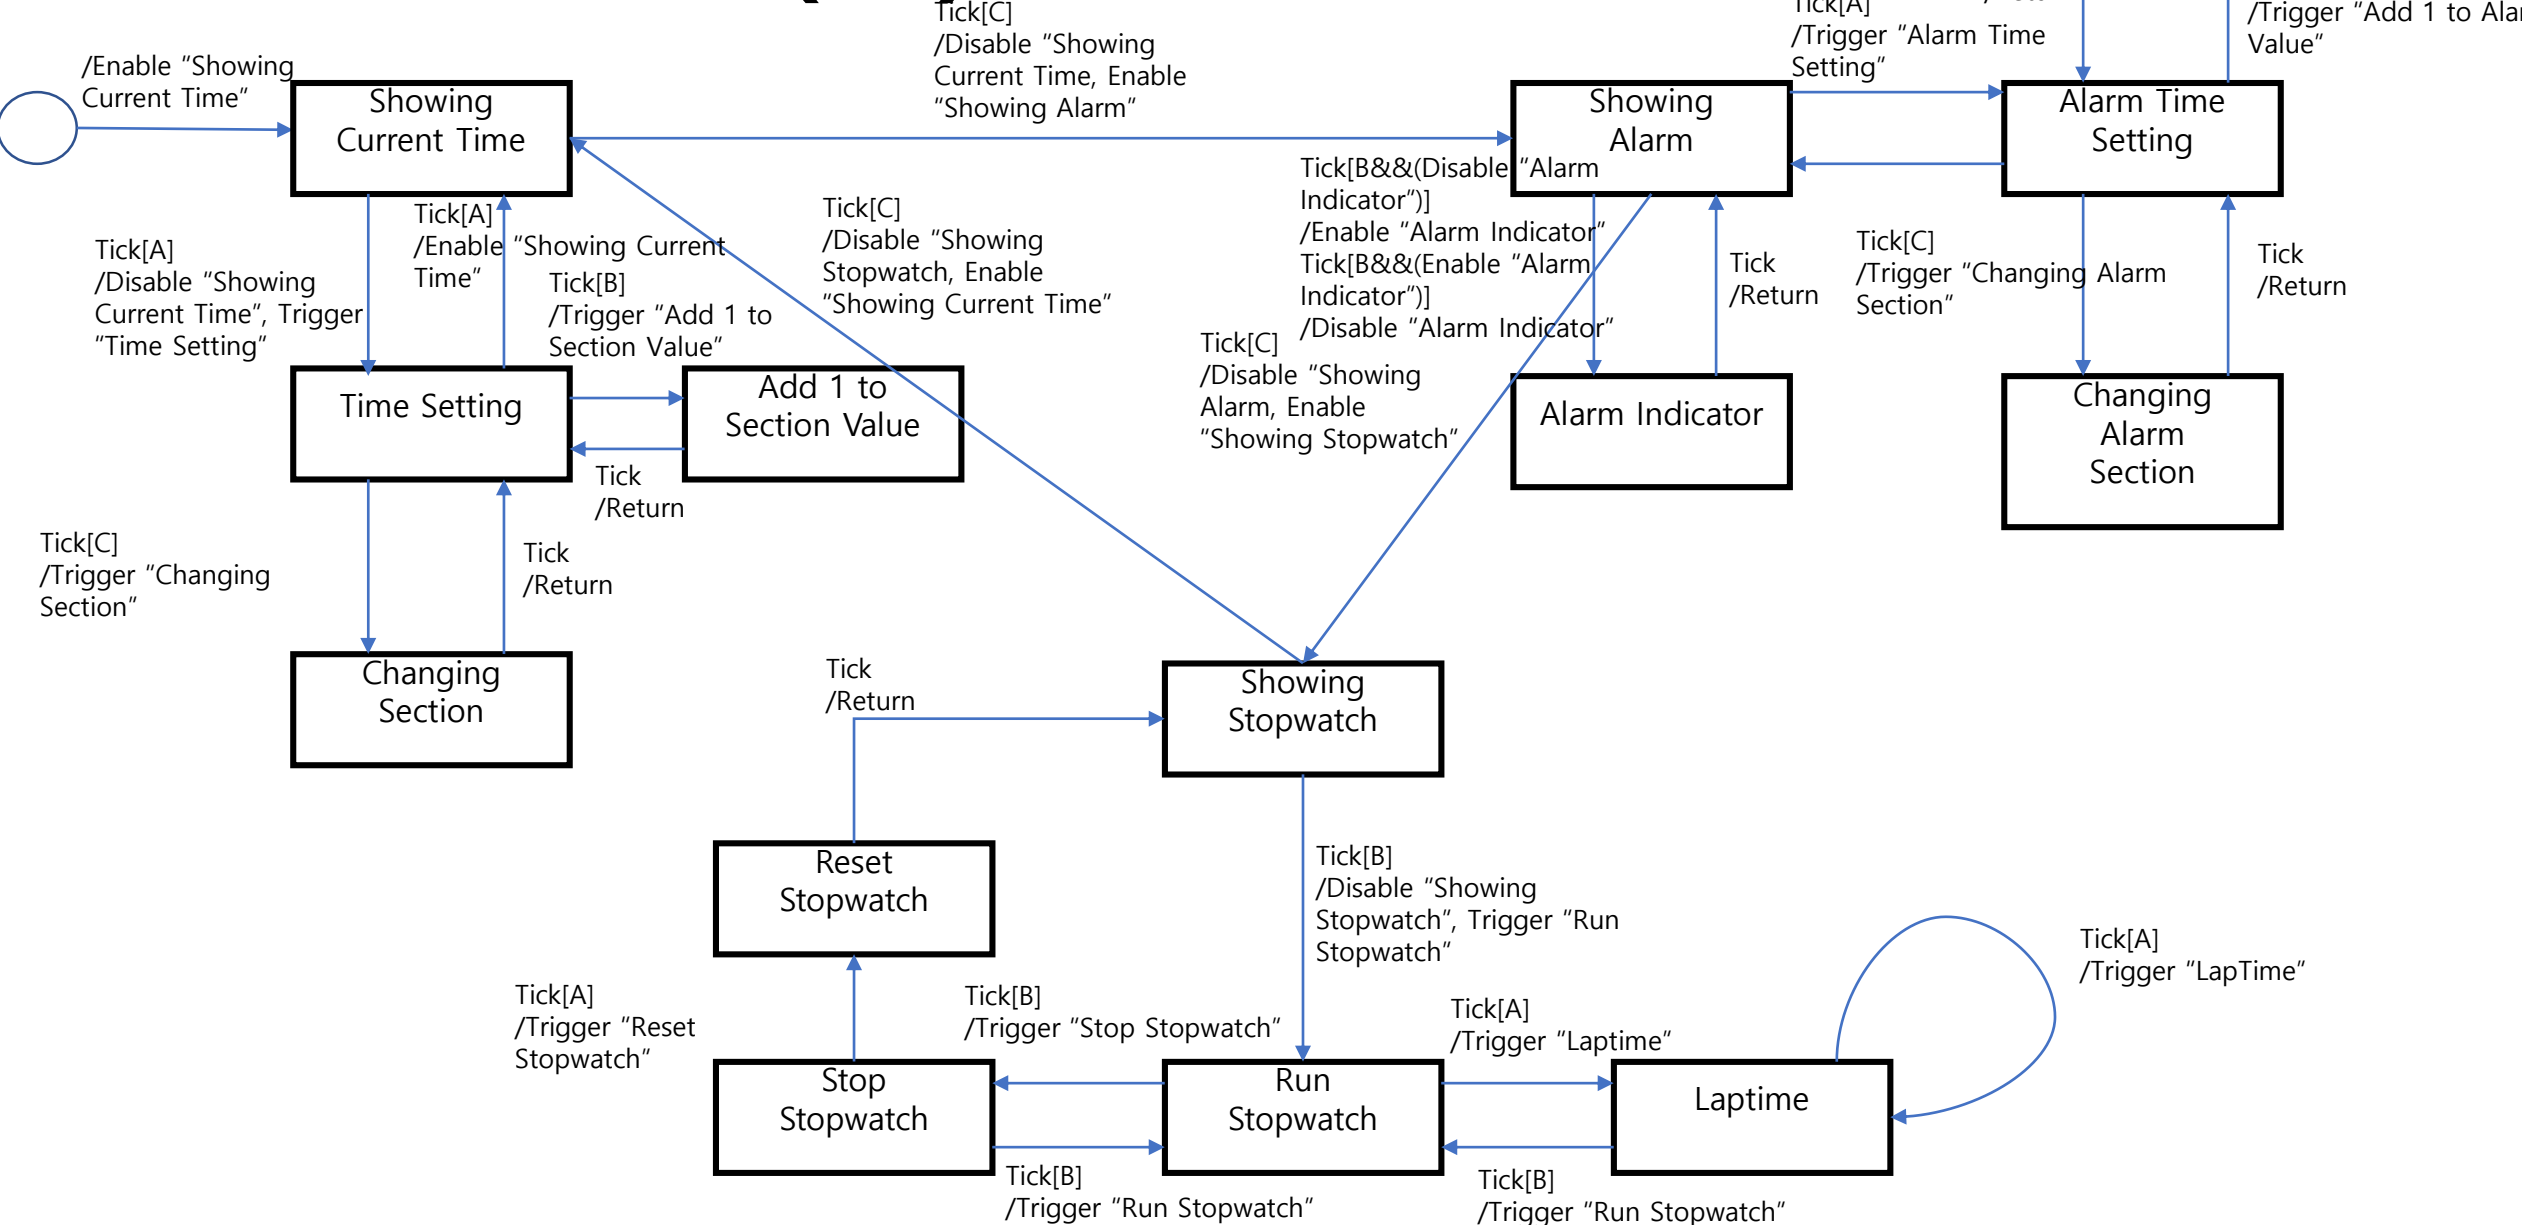

변경사항-System Context Diagram (전)

변경사항-System Context Diagram (후)

변경사항-DFD Level 0 (전)

변경사항-DFD Level 0 (후)

변경사항-DFD Level 1 (전)

변경사항-DFD Level 1 (전)

변경사항-DFD Level 1 (전)

변경사항-DFD Level 1 (후)

변경사항-DFD Level 2 (전)

변경사항-DFD Level 2 (전)

변경사항-DFD Level 2 (후)

변경사항-DFD Level 2 (후)

변경사항-DFD Level 3 (추가)

변경사항-DFD Level 3 (추가)

변경사항-DFD Level 3 (추가)

변경사항-STD (전)

변경사항-STD (후)

변경사항-STD (후)

변경사항-Overall DFD (전)

변경사항-Overall DFD (후)

Structured Charts – Transform Analysis

Structured Charts – Digital Watch System

Structured Charts – Digital Watch System

Structured Charts – Digital Watch System 1

Structured Charts – Digital Watch System 2

Structured Charts – Digital Watch System 3

Structured Charts – Digital Watch System 4

Q&A