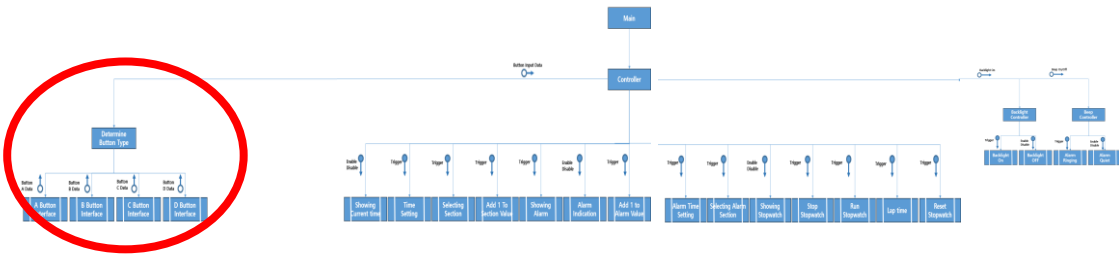

변경사항-System Context Diagram (전)

변경사항-System Context Diagram (후)

변경사항-DFD Level 0 (전)

변경사항-DFD Level 0 (후)

변경사항-DFD Level 1 (전)

변경사항-DFD Level 1 (전)

변경사항-DFD Level 1 (전)

변경사항-DFD Level 1 (후)

변경사항-DFD Level 2 (전)

변경사항-DFD Level 2 (전)

변경사항-DFD Level 2 (후)

변경사항-DFD Level 2 (후)

변경사항-DFD Level 3 (추가)

변경사항-DFD Level 3 (추가)

변경사항-DFD Level 3 (추가)

변경사항-STD (전)

변경사항-STD (후)

변경사항-STD (후)

변경사항-Overall DFD (전)

변경사항-Overall DFD (후)

Structured Charts – Transform Analysis

Structured Charts – Digital Watch System

Structured Charts – Digital Watch System

Structured Charts – Digital Watch System 1

Structured Charts – Digital Watch System 2

Structured Charts – Digital Watch System 3

Structured Charts – Digital Watch System 4

Q&A