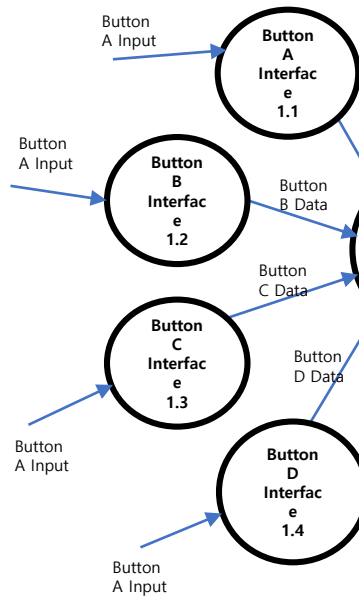

소프트웨어공학개론

T3

201511268 서지우

201713065 심준보

201713061 손찬혁

목차

- 변경사항
 - System Context Diagram
 - DFD Level 0
 - DFD Level 1
 - DFD Level 2
 - State Transition Diagram
 - Overall DFD
- Structured Charts – Transform Analysis
- Structured Charts – Digital Watch System

변경사항-DFD Level 2 (전)

변경사항-DFD Level 2 (전)

변경사항-DFD Level 2 (후)

변경사항-DFD Level 2 (후)

변경사항-DFD Level 3 (추가)

변경사항-DFD Level 3 (추가)

변경사항-DFD Level 3 (추가)

변경사항-STD (전)

변경사항-STD (후)

변경사항-STD (후)

변경사항-Overall DFD (전)

변경사항-Overall DFD (후)

Structured Charts – Transform Analysis

Structured Charts – Digital Watch System

Structured Charts – Digital Watch System

Structured Charts – Digital Watch System 1

Structured Charts – Digital Watch System 2

Structured Charts – Digital Watch System 3

Structured Charts – Digital Watch System 4

Q&A