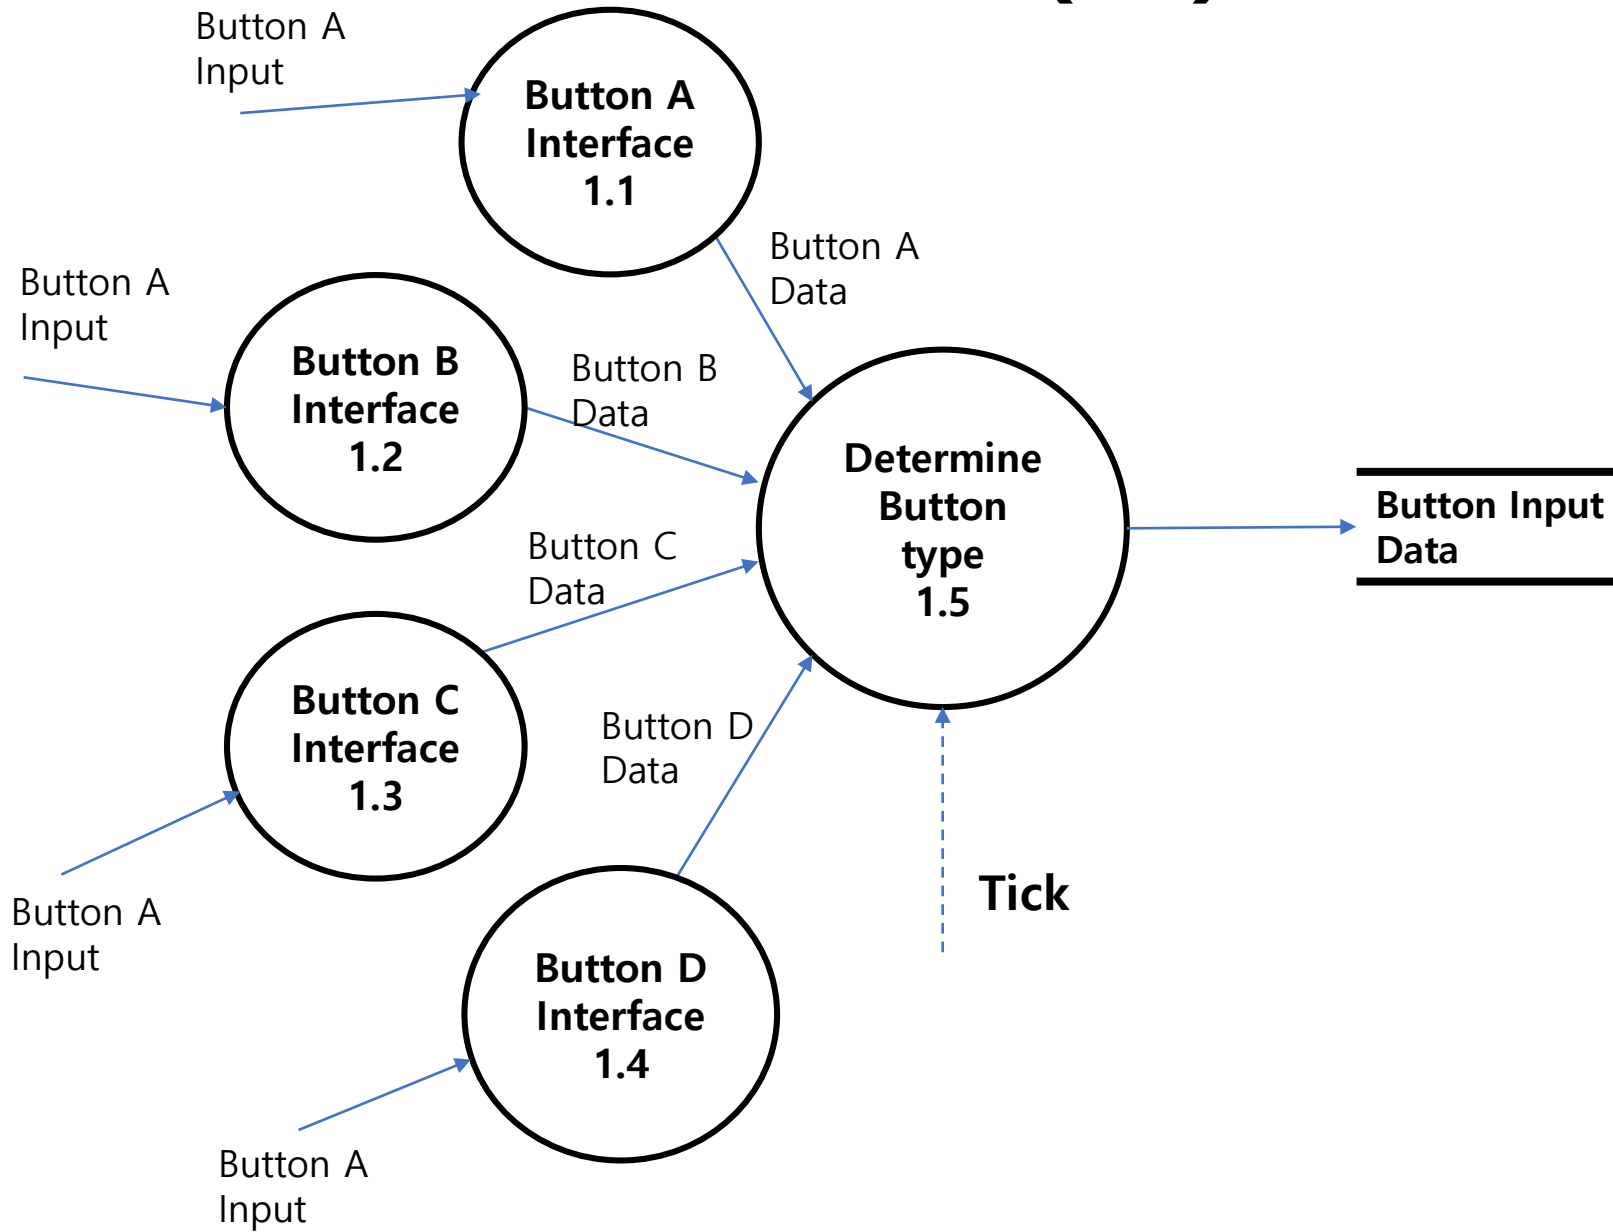

소프트웨어공학개론

T3

201511268 서지우

201713065 심준보

201713061 손찬혁

목차

- 변경사항
 - System Context Diagram
 - DFD Level 0
 - DFD Level 1
 - DFD Level 2
 - State Transition Diagram
 - Overall DFD
- Structured Charts – Transform Analysis
- Structured Charts – Digital Watch System

변경사항-System Context Diagram (전)

변경사항-System Context Diagram (후)

변경사항-DFD Level 0 (전)

변경사항-DFD Level 0 (후)

변경사항-DFD Level 1 (전)

변경사항-DFD Level 1 (전)

변경사항-DFD Level 1 (전)

변경사항-DFD Level 1 (후)

변경사항-DFD Level 2 (전)

변경사항-DFD Level 2 (전)

변경사항-DFD Level 2 (후)

변경사항-DFD Level 2 (후)

변경사항-DFD Level 3 (추가)

변경사항-DFD Level 3 (추가)

변경사항-DFD Level 3 (추가)

변경사항-STD (전)

변경사항-STD (후)

변경사항-STD (후)

변경사항-Overall DFD (전)

변경사항-Overall DFD (후)

Structured Charts – Transform Analysis

Structured Charts – Digital Watch System

Structured Charts – Digital Watch System

Structured Charts – Digital Watch System 1