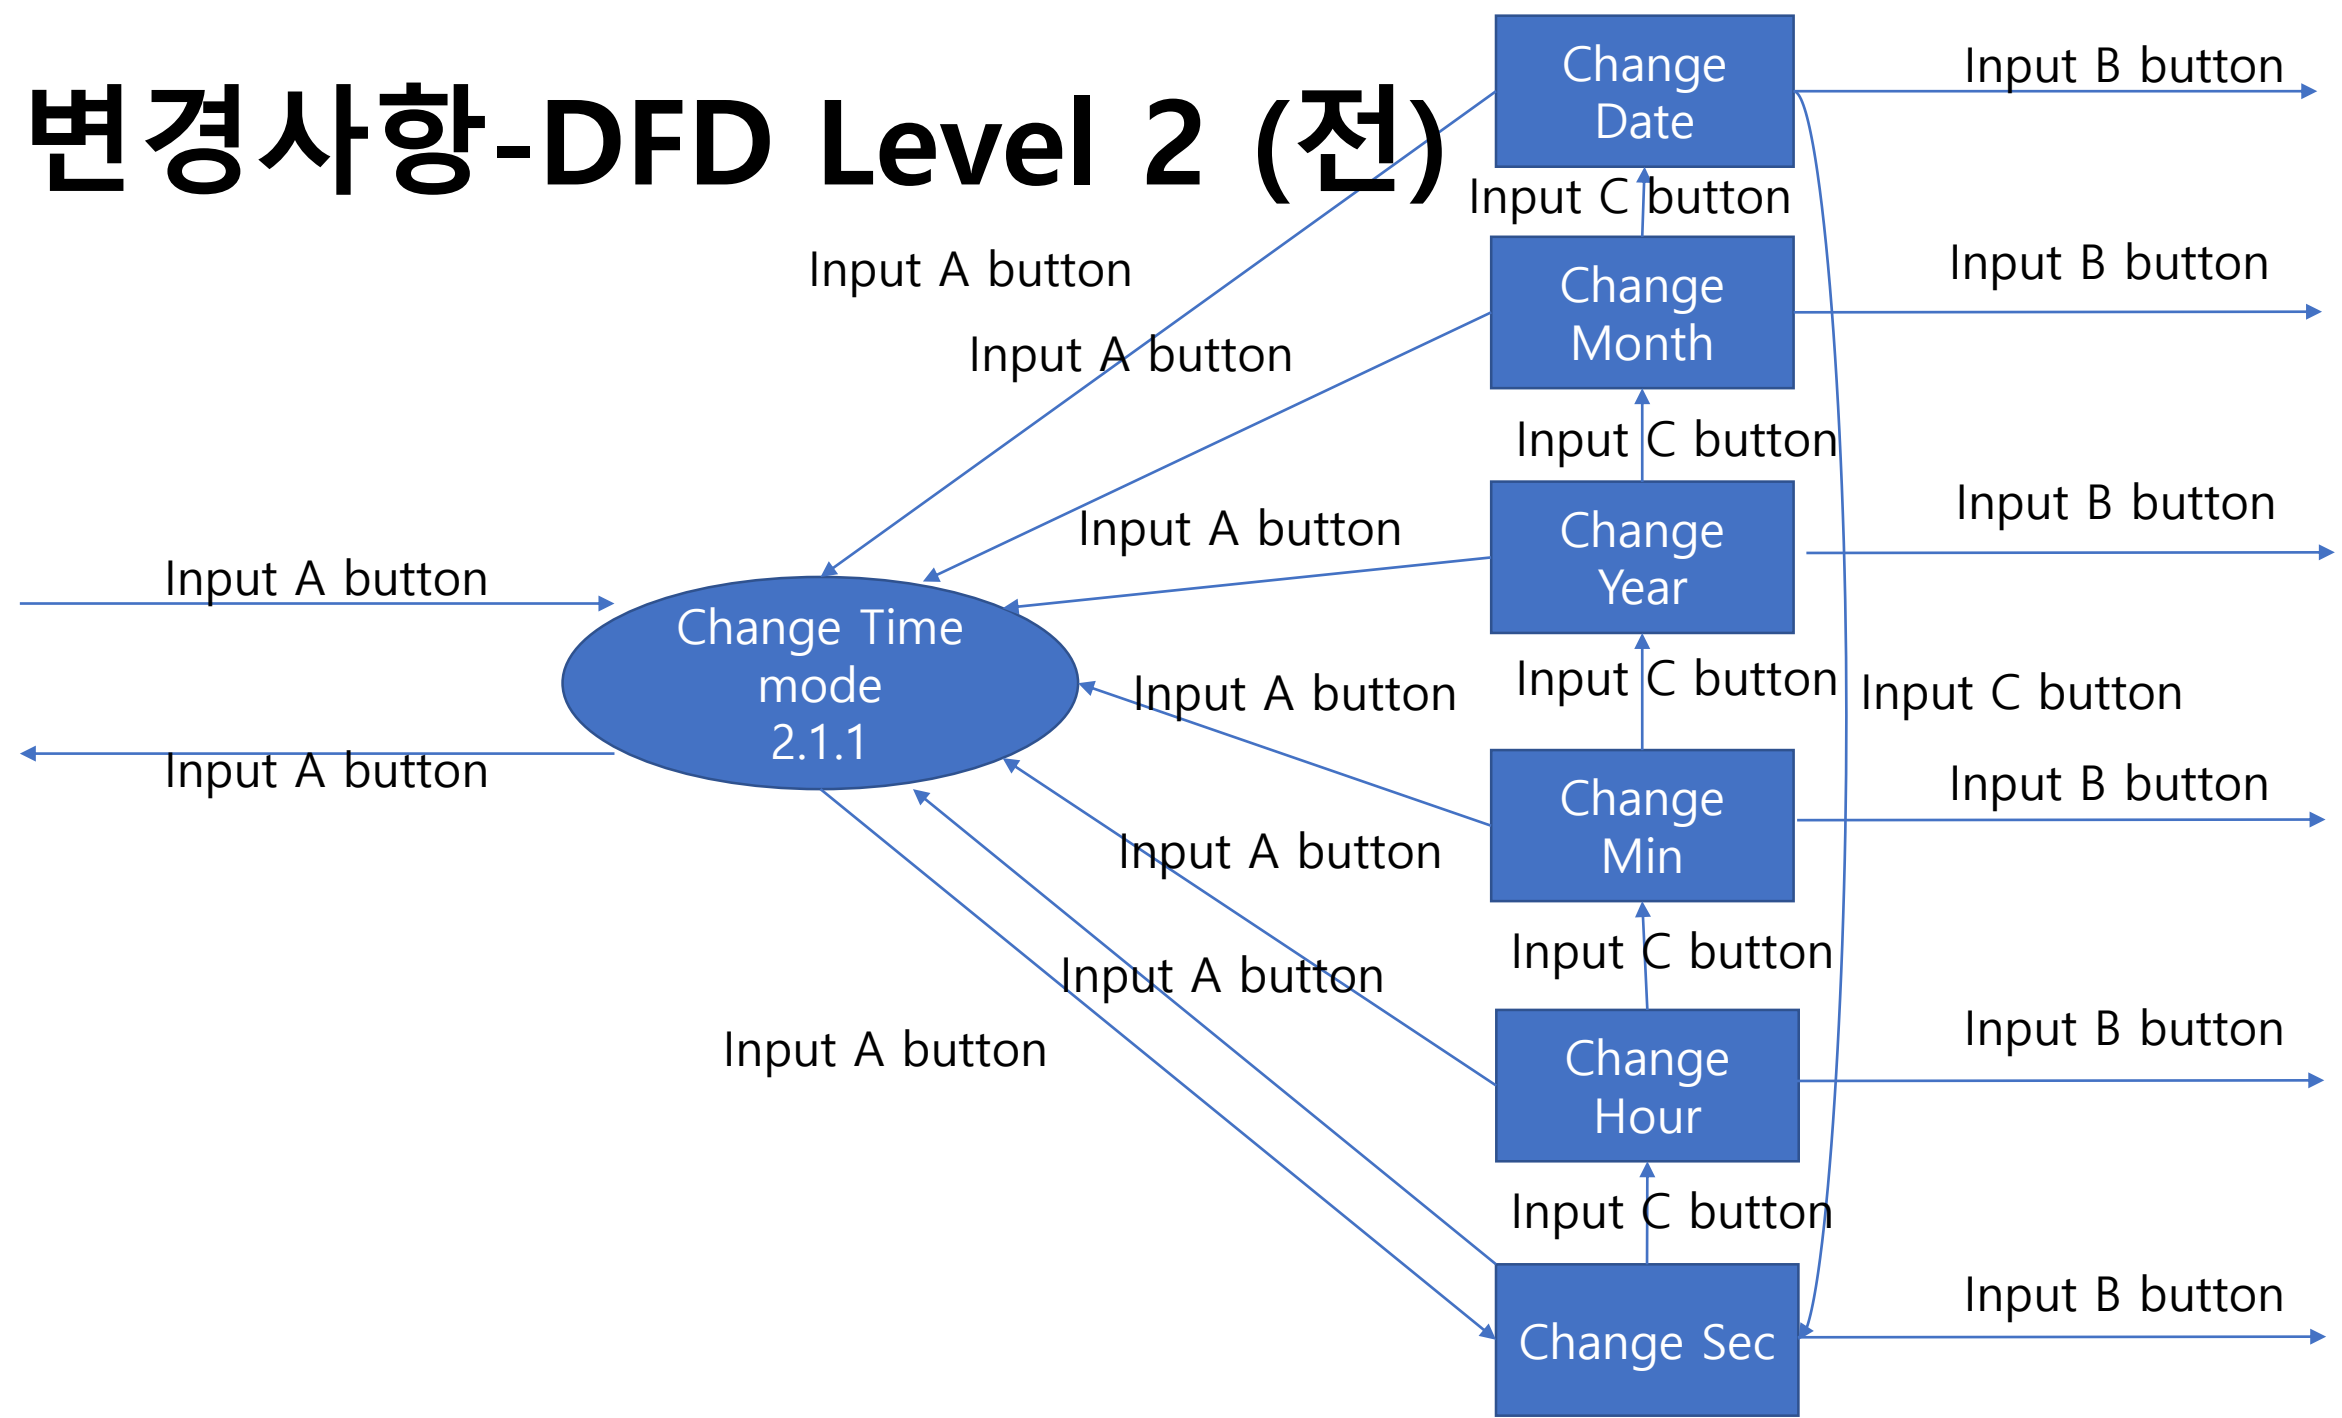

변경사항-DFD Level 2 (전)