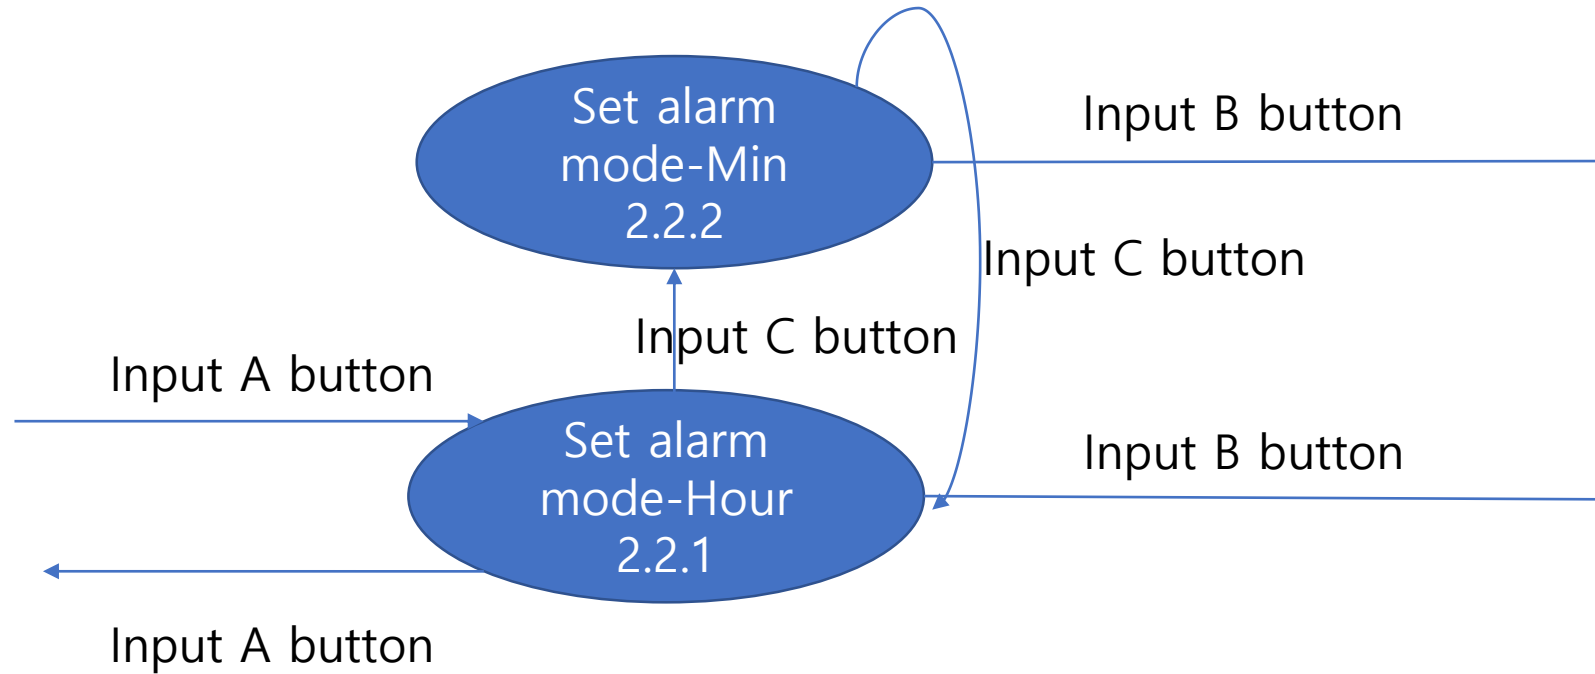

변경사항-DFD Level 2 (전)