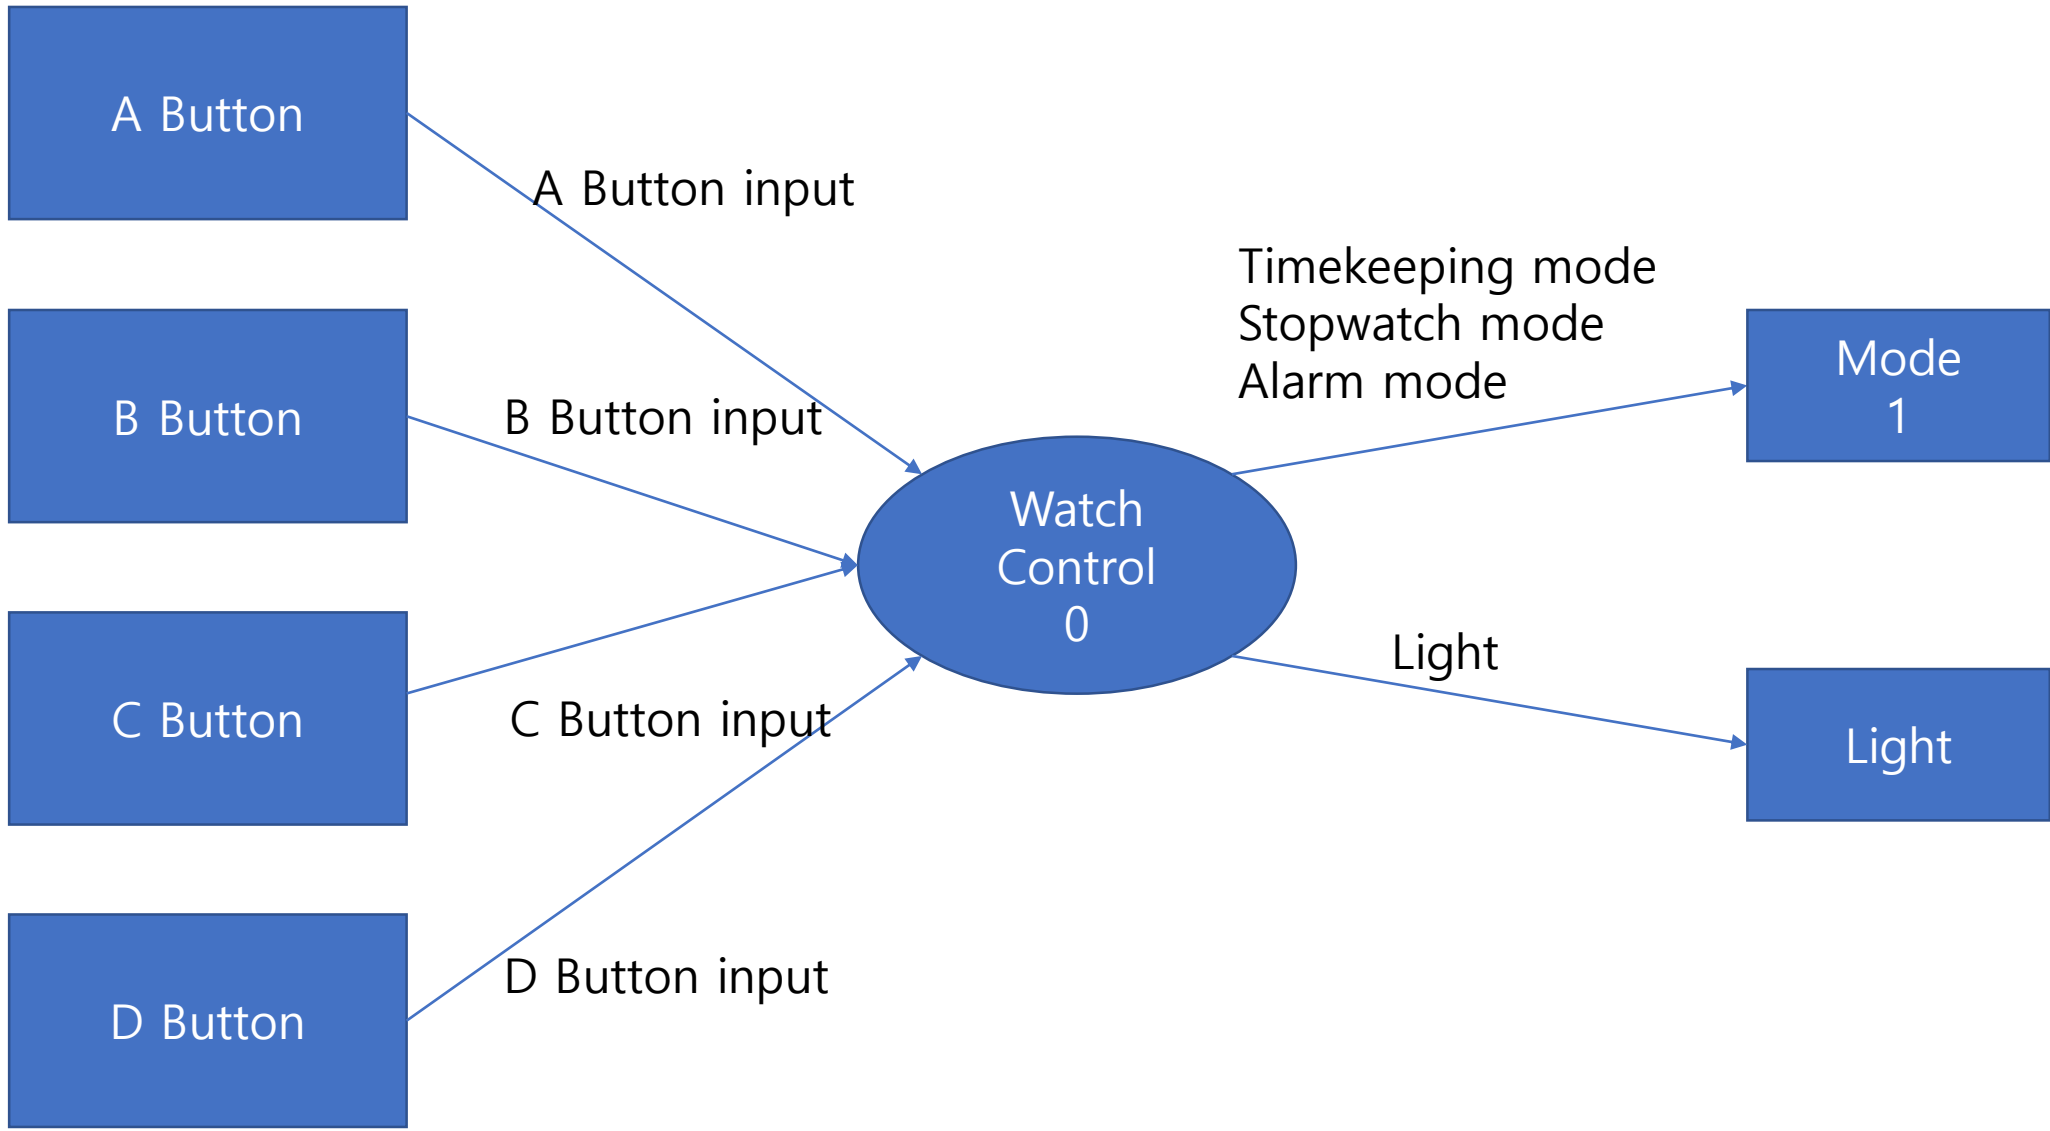

소프트웨어공학개론

T3

201511268 서지우

201713065 심준보

201713061 손찬혁

목차

- 변경사항
 - System Context Diagram
 - DFD Level 0
 - DFD Level 1
 - DFD Level 2
 - State Transition Diagram
 - Overall DFD
- Structured Charts – Transform Analysis
- Structured Charts – Digital Watch System

변경사항-System Context Diagram (전)

변경사항-System Context Diagram (후)

변경사항-DFD Level 0 (전)

변경사항-DFD Level 0 (후)

변경사항-DFD Level 1 (전)

변경사항-DFD Level 1 (전)

변경사항-DFD Level 1 (전)

변경사항-DFD Level 1 (후)