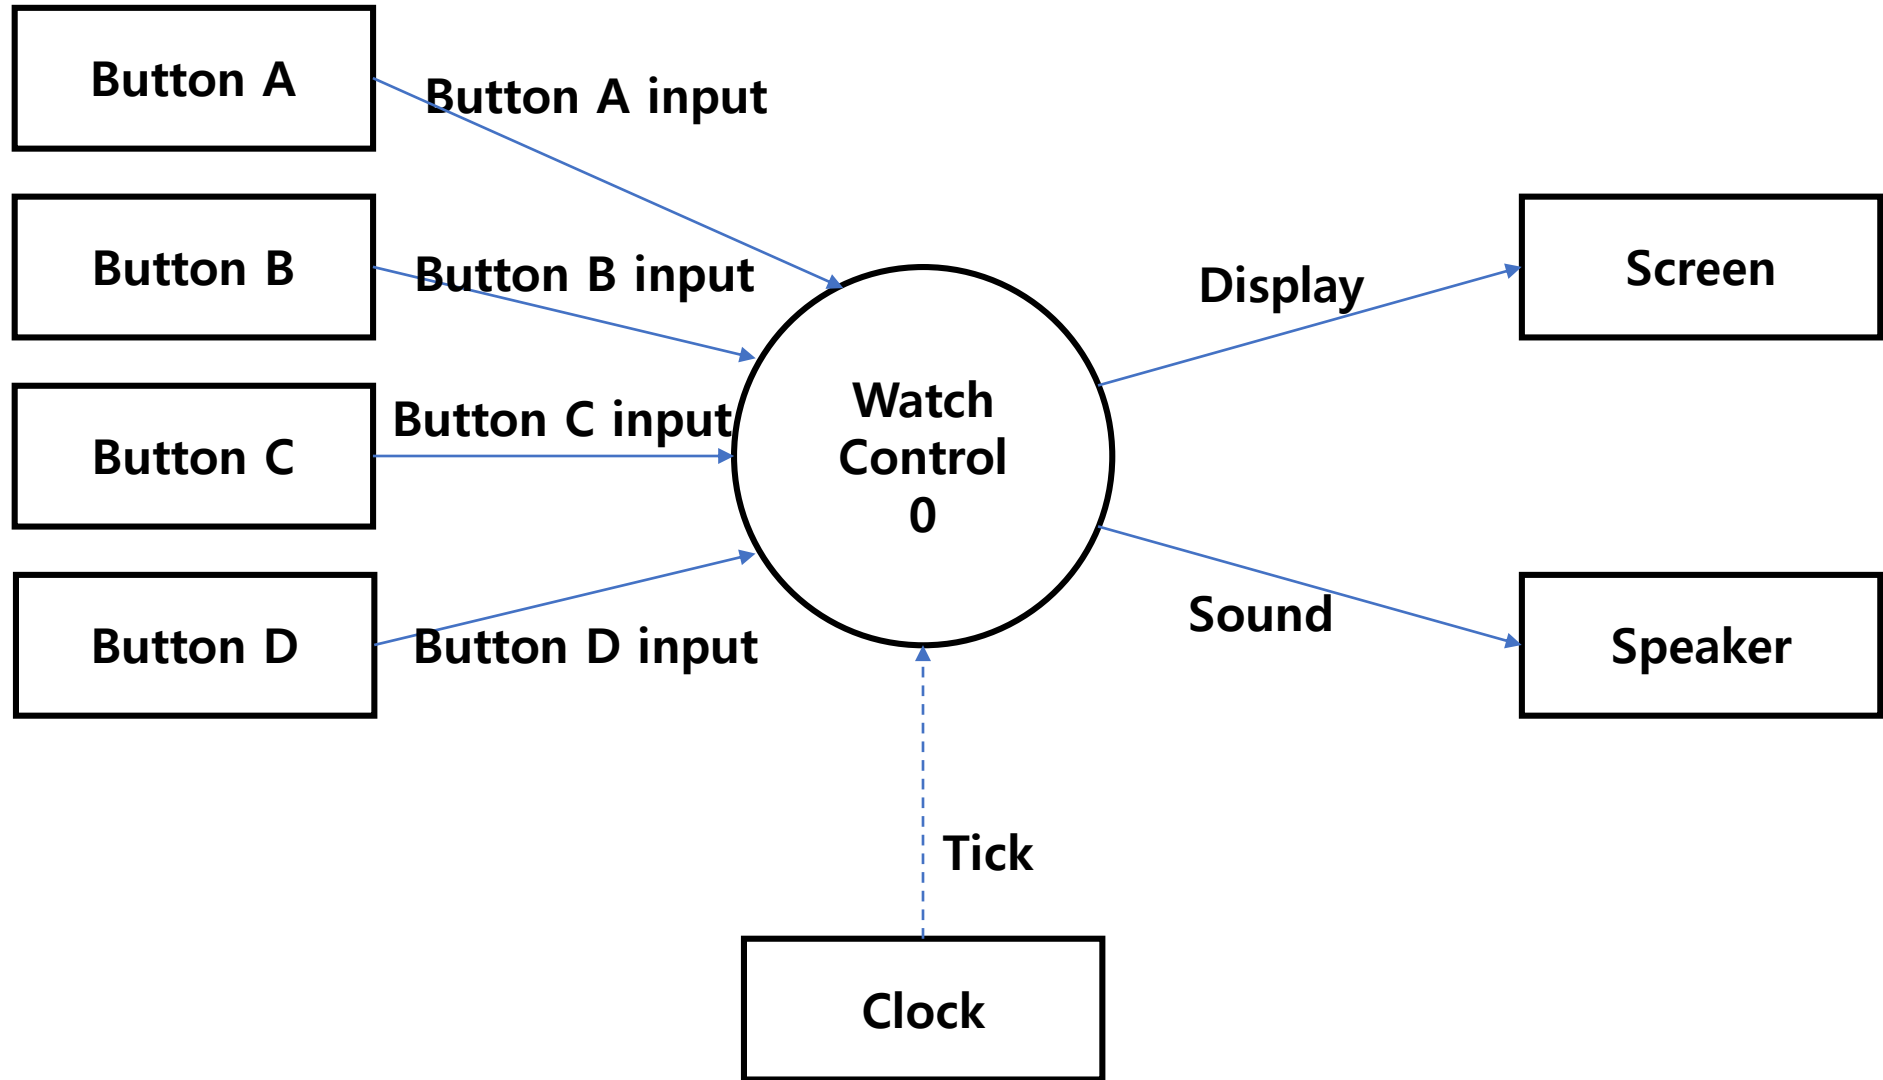

소프트웨어공학개론

T3

201511268 서지우

201713065 심준보

201713061 손찬혁

목차

- 변경사항
 - System Context Diagram
 - DFD Level 0
 - DFD Level 1
 - DFD Level 2
 - State Transition Diagram
 - Overall DFD
- Structured Charts – Transform Analysis
- Structured Charts – Digital Watch System

변경사항-System Context Diagram (전)

변경사항-System Context Diagram (후)

변경사항-DFD Level 0 (전)

변경사항-DFD Level 0 (후)

변경사항-DFD Level 1 (전)

변경사항-DFD Level 1 (전)

변경사항-DFD Level 1 (전)

변경사항-DFD Level 1 (후)