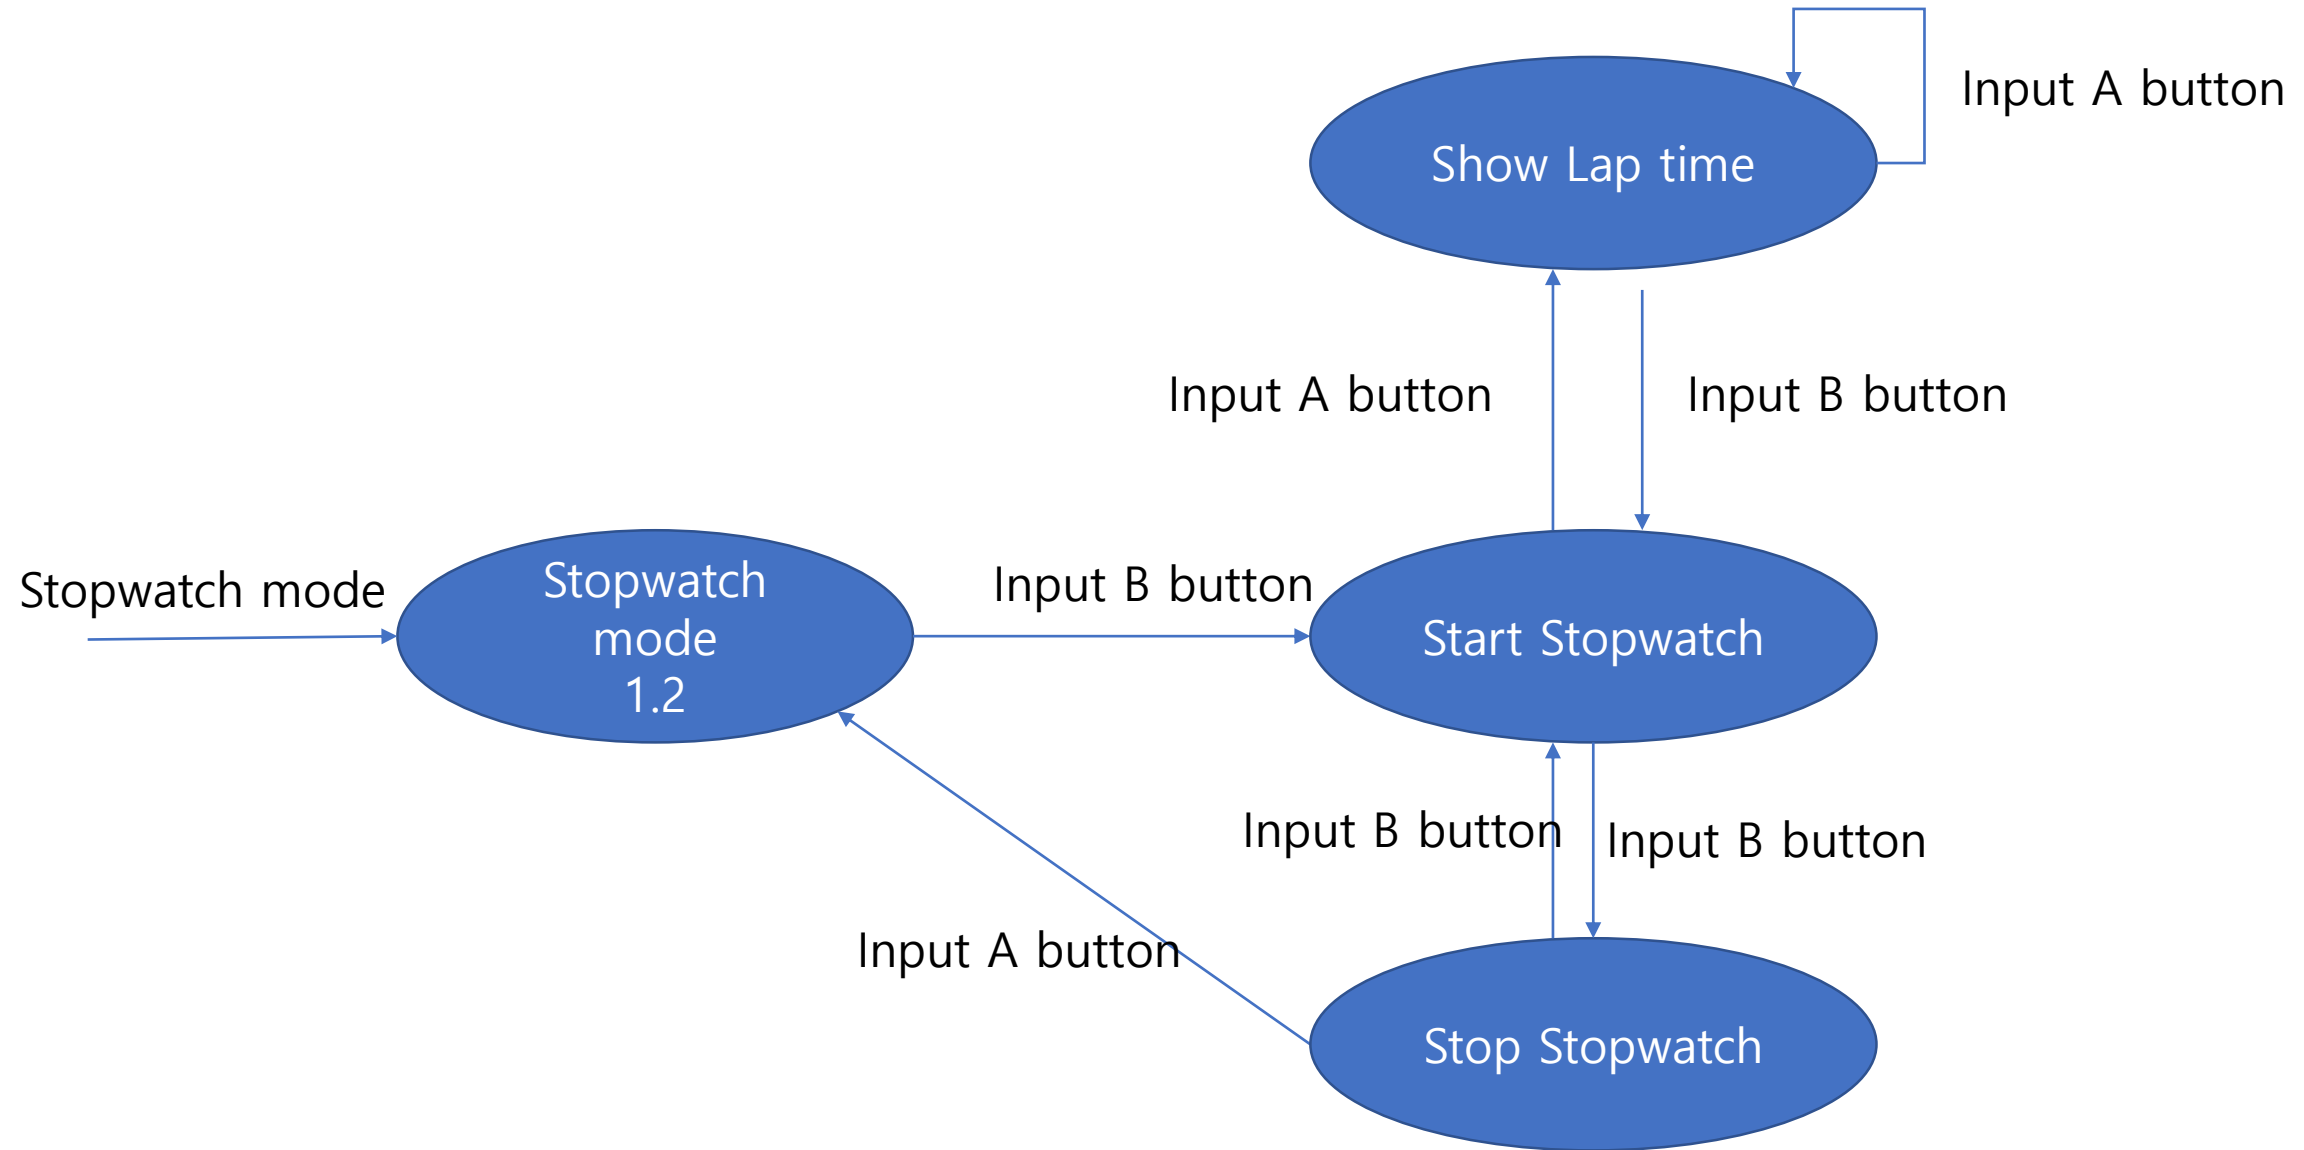

소프트웨어공학개론

T3

201511268 서지우

201713065 심준보

201713061 손찬혁

목차

- 변경사항
 - System Context Diagram
 - DFD Level 0
 - DFD Level 1
 - DFD Level 2
 - State Transition Diagram
 - Overall DFD
- Structured Charts – Transform Analysis
- Structured Charts – Digital Watch System

변경사항-System Context Diagram (전)

변경사항-System Context Diagram (후)

변경사항-DFD Level 0 (전)

변경사항-DFD Level 0 (후)

변경사항-DFD Level 1 (전)

변경사항-DFD Level 1 (전)

변경사항-DFD Level 1 (전)

변경사항-DFD Level 1 (후)