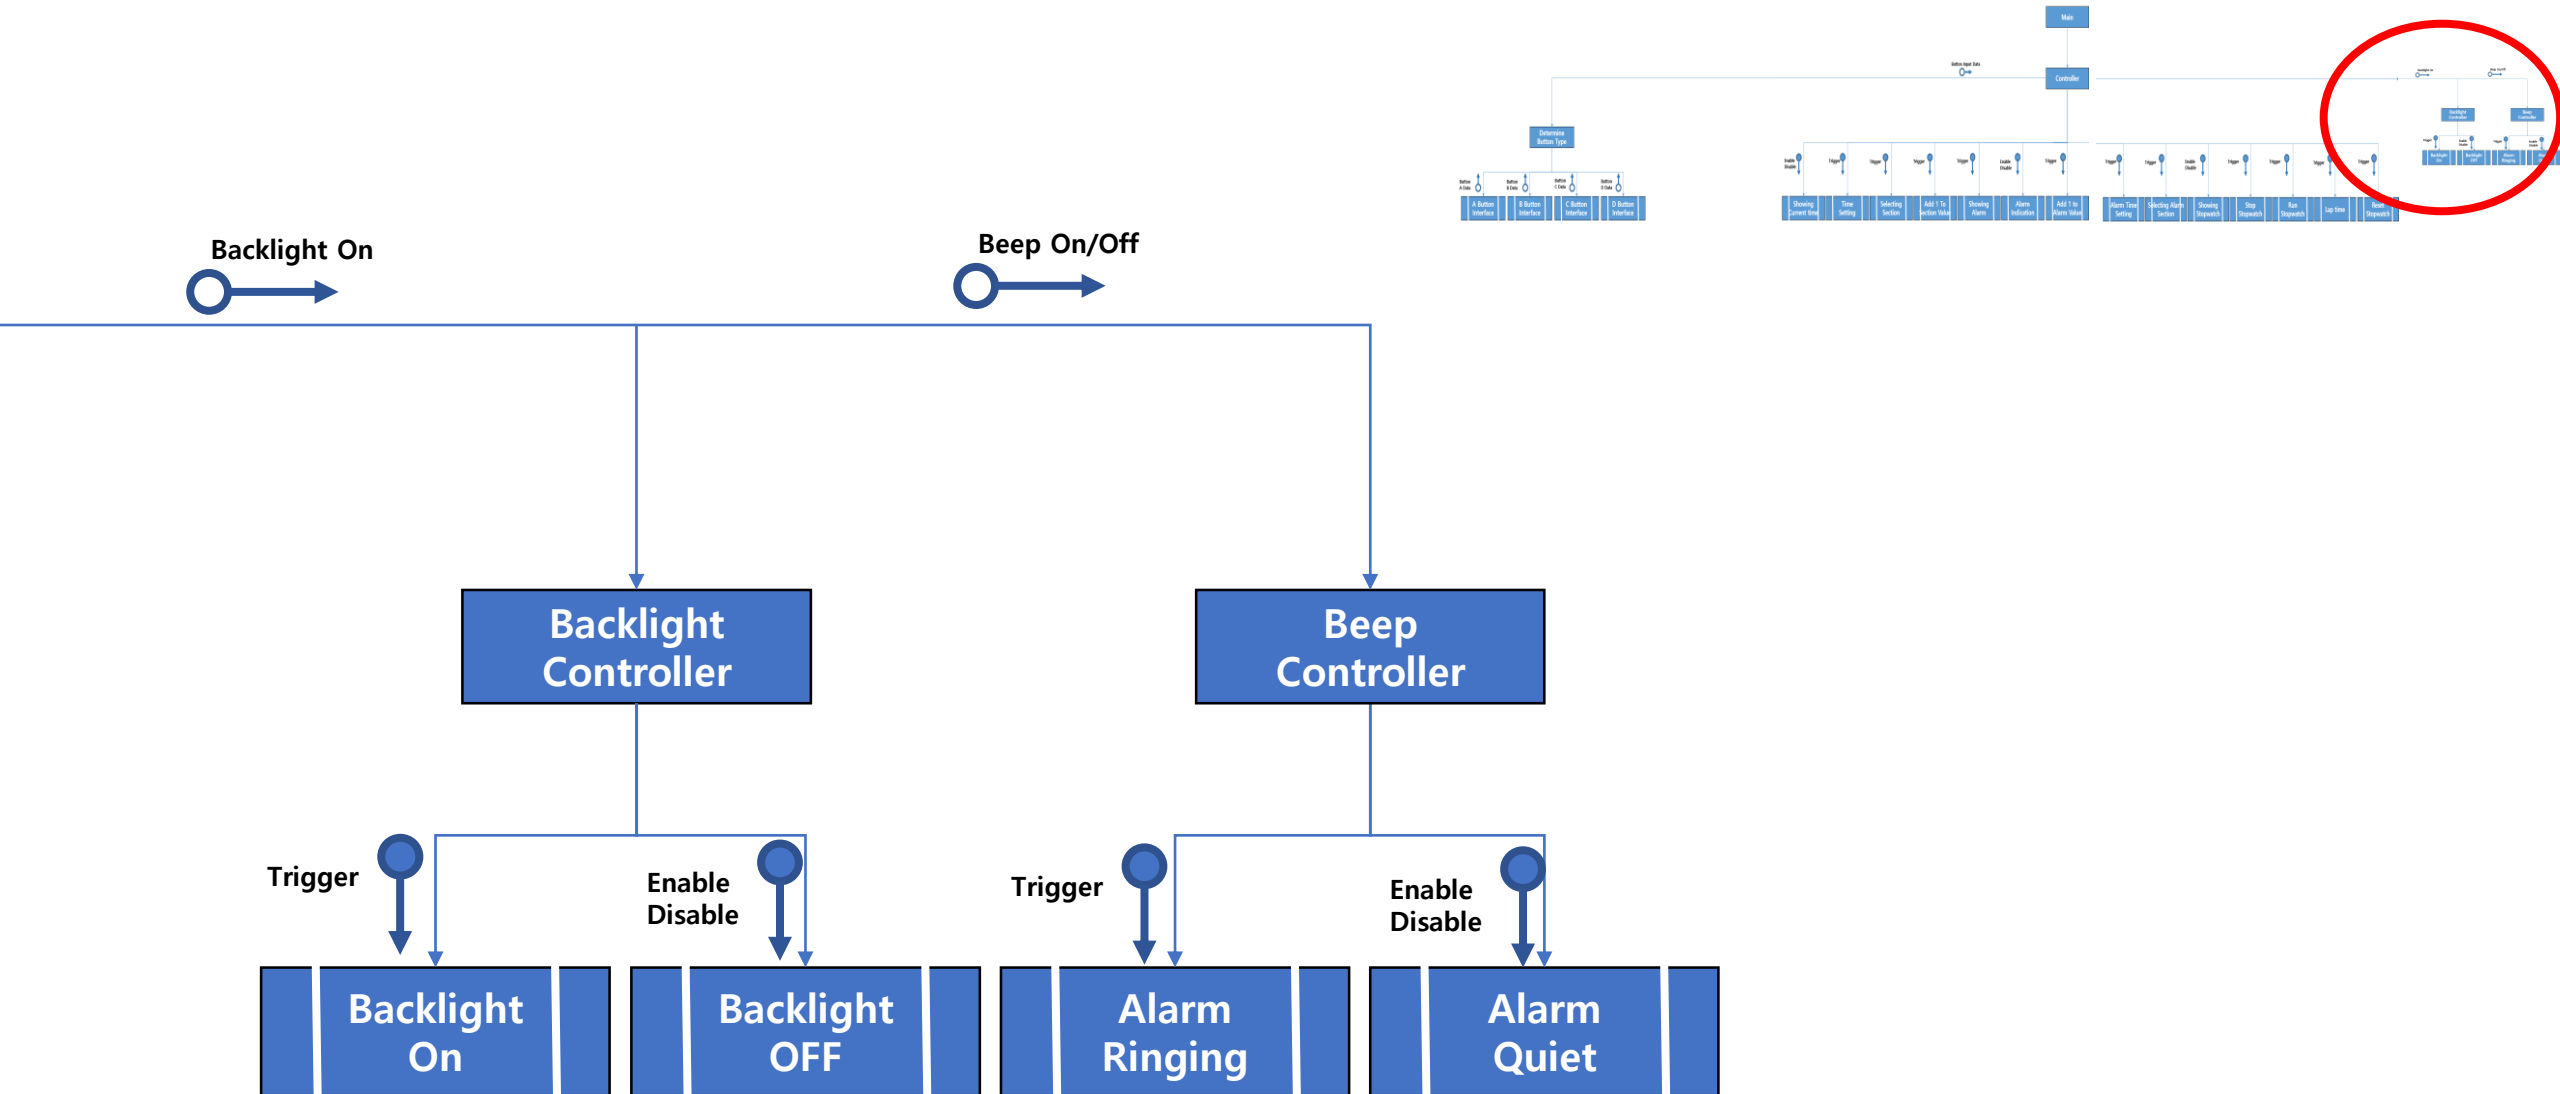

변경사항-DFD Level 2 (전)

변경사항-DFD Level 2 (전)

변경사항-DFD Level 2 (후)

변경사항-DFD Level 2 (후)

변경사항-DFD Level 3 (추가)

변경사항-DFD Level 3 (추가)

변경사항-DFD Level 3 (추가)

변경사항-STD (전)

변경사항-STD (후)

변경사항-STD (후)

변경사항-Overall DFD (전)

변경사항-Overall DFD (후)

Structured Charts – Transform Analysis

Structured Charts – Digital Watch System

Structured Charts – Digital Watch System

Structured Charts – Digital Watch System 1

Structured Charts – Digital Watch System 2

Structured Charts – Digital Watch System 3

Structured Charts – Digital Watch System 4

Q&A