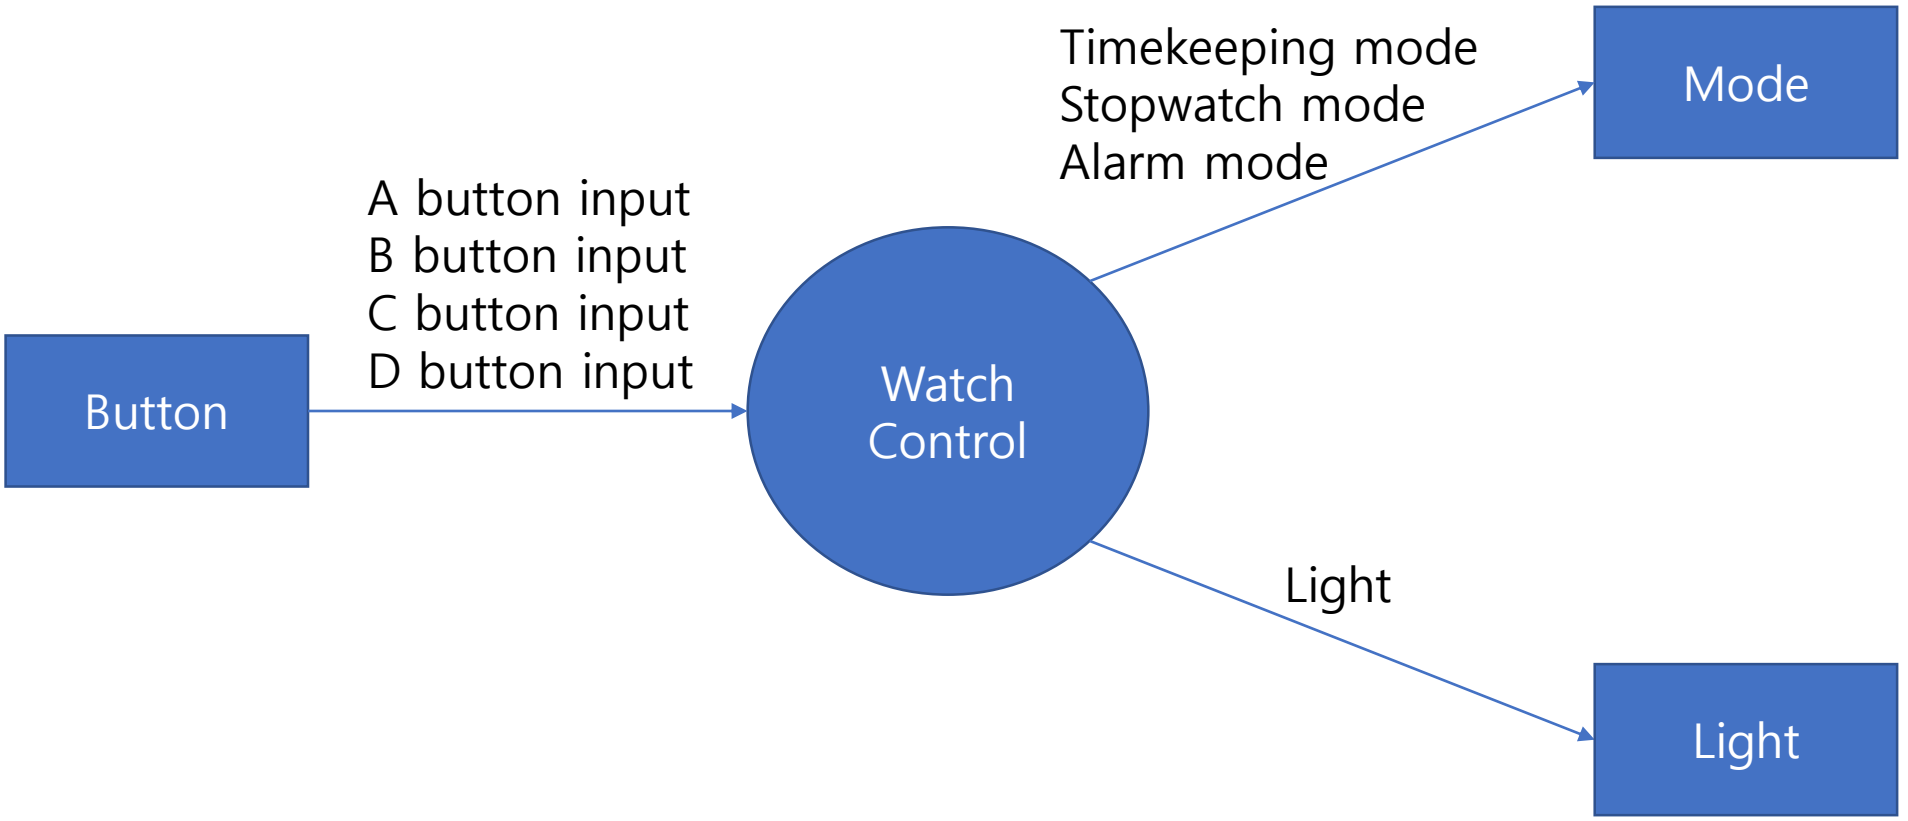

소프트웨어공학개론

T3

201511268 서지우

201713065 심준보

201713061 손찬혁

목차

- 변경사항
 - System Context Diagram
 - DFD Level 0
 - DFD Level 1
 - DFD Level 2
 - State Transition Diagram
 - Overall DFD
- Structured Charts – Transform Analysis
- Structured Charts – Digital Watch System

변경사항-System Context Diagram (전)

변경사항-System Context Diagram (후)

변경사항-DFD Level 0 (전)

변경사항-DFD Level 0 (후)

변경사항-DFD Level 1 (전)

변경사항-DFD Level 1 (전)

변경사항-DFD Level 1 (전)

변경사항-DFD Level 1 (후)