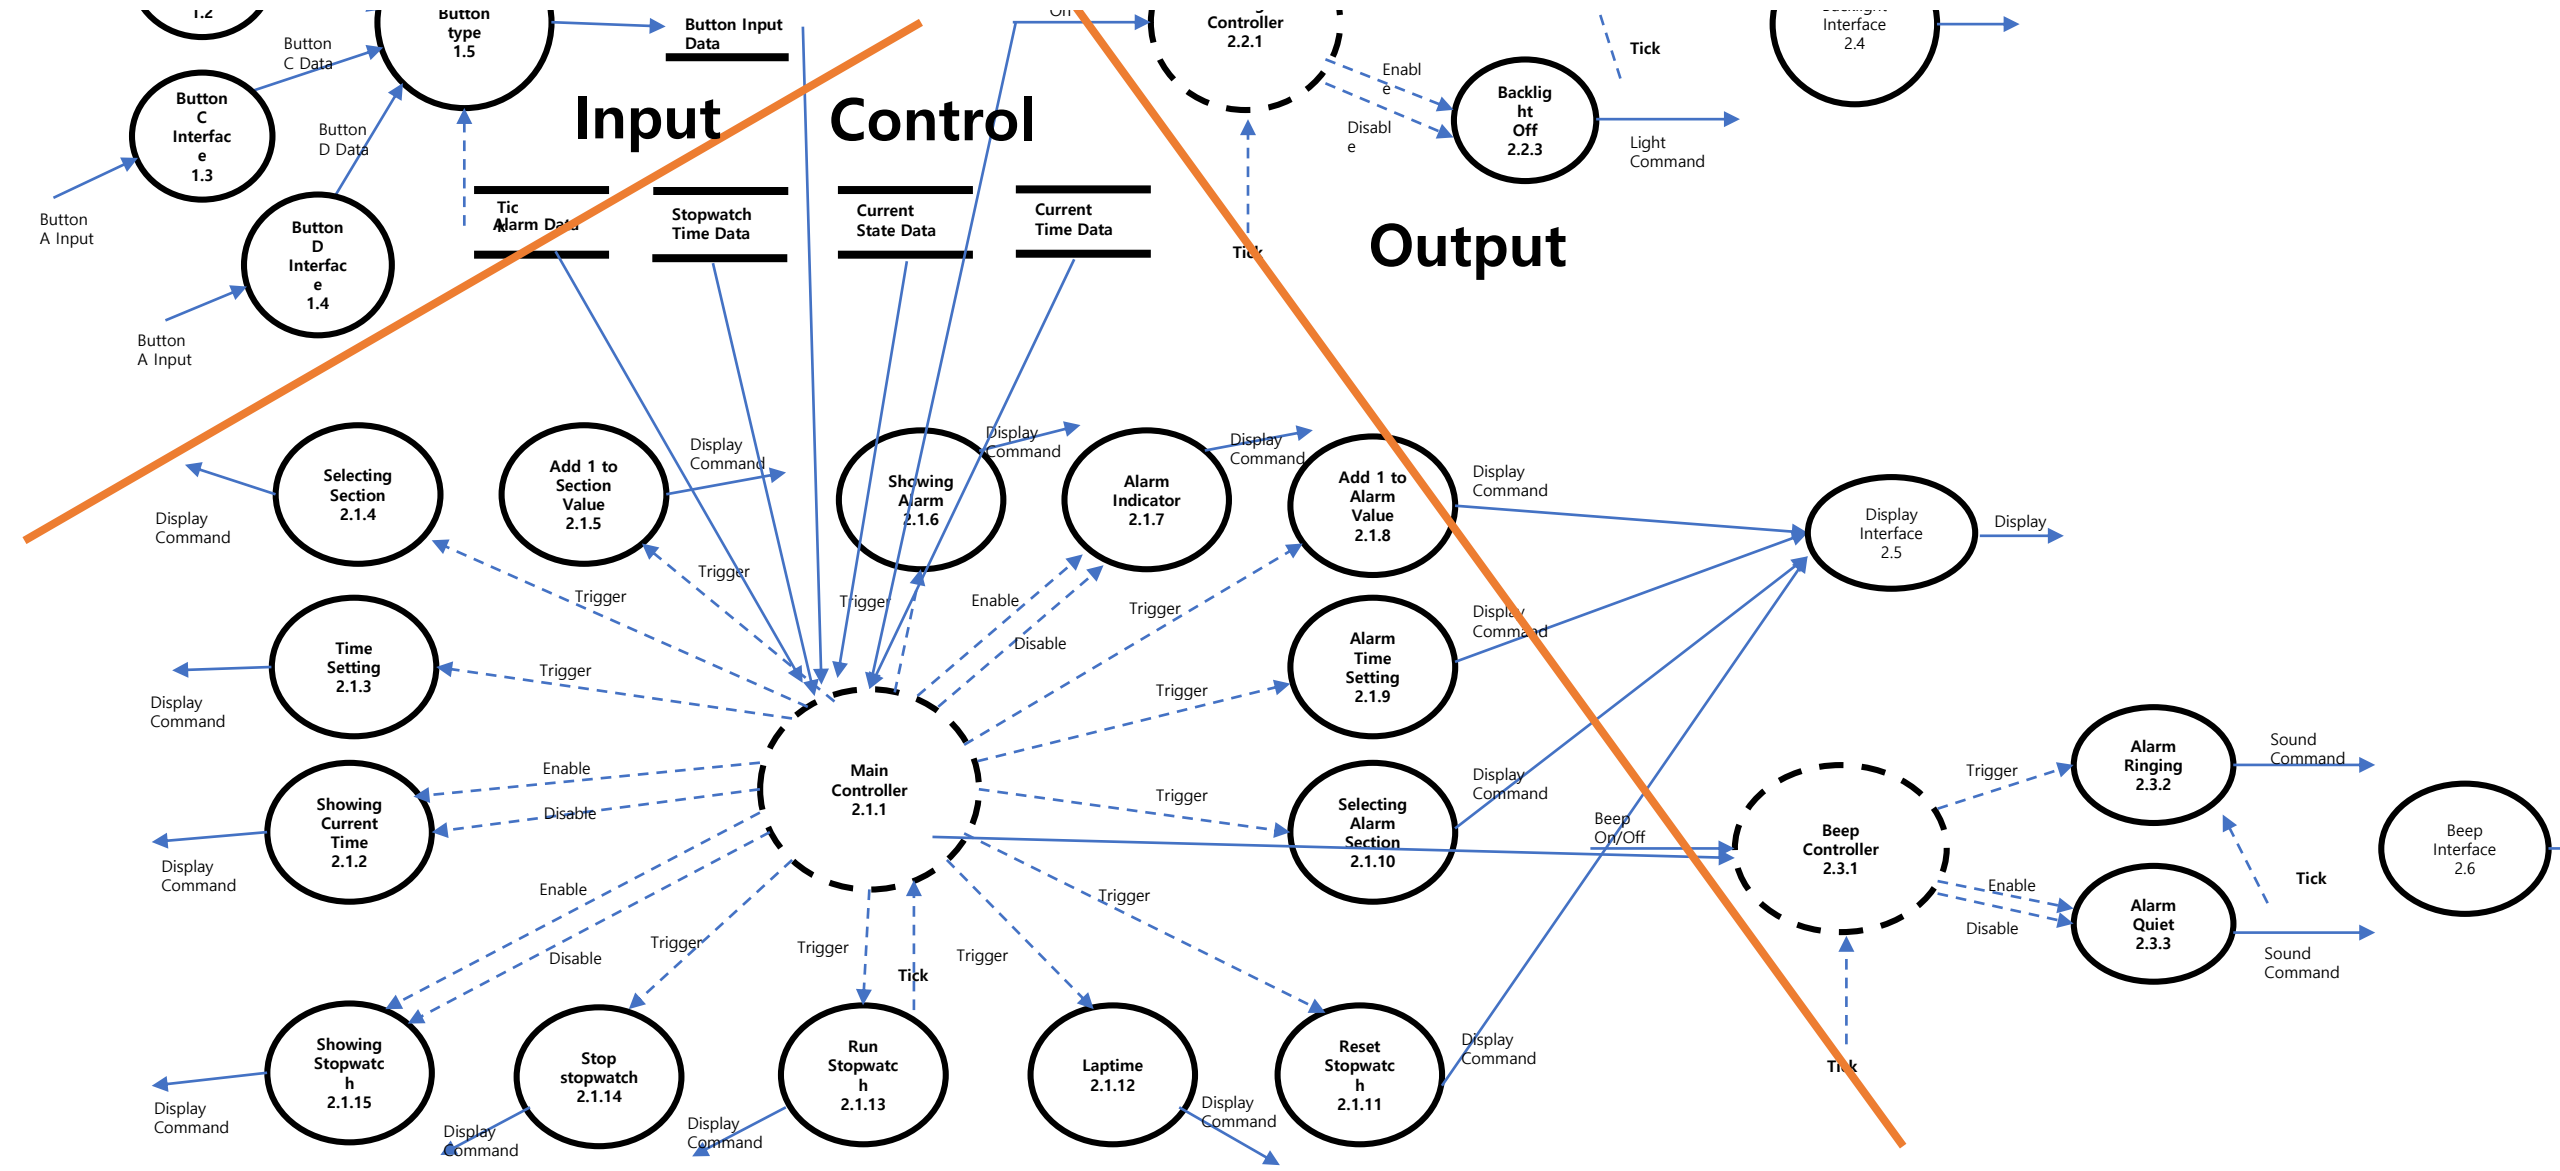

변경사항-System Context Diagram (전)

변경사항-System Context Diagram (후)

변경사항-DFD Level 0 (전)

변경사항-DFD Level 0 (후)

변경사항-DFD Level 1 (전)

변경사항-DFD Level 1 (전)

변경사항-DFD Level 1 (전)

변경사항-DFD Level 1 (후)

변경사항-DFD Level 2 (전)

변경사항-DFD Level 2 (전)

변경사항-DFD Level 2 (후)

변경사항-DFD Level 2 (후)

변경사항-DFD Level 3 (추가)

변경사항-DFD Level 3 (추가)

변경사항-DFD Level 3 (추가)

변경사항-STD (전)

변경사항-STD (후)

변경사항-STD (후)

변경사항-Overall DFD (전)

변경사항-Overall DFD (후)

Structured Charts – Transform Analysis

Structured Charts – Digital Watch System

Structured Charts – Digital Watch System

Structured Charts – Digital Watch System 1

Structured Charts – Digital Watch System 2

Structured Charts – Digital Watch System 3

Structured Charts – Digital Watch System 4

Q&A