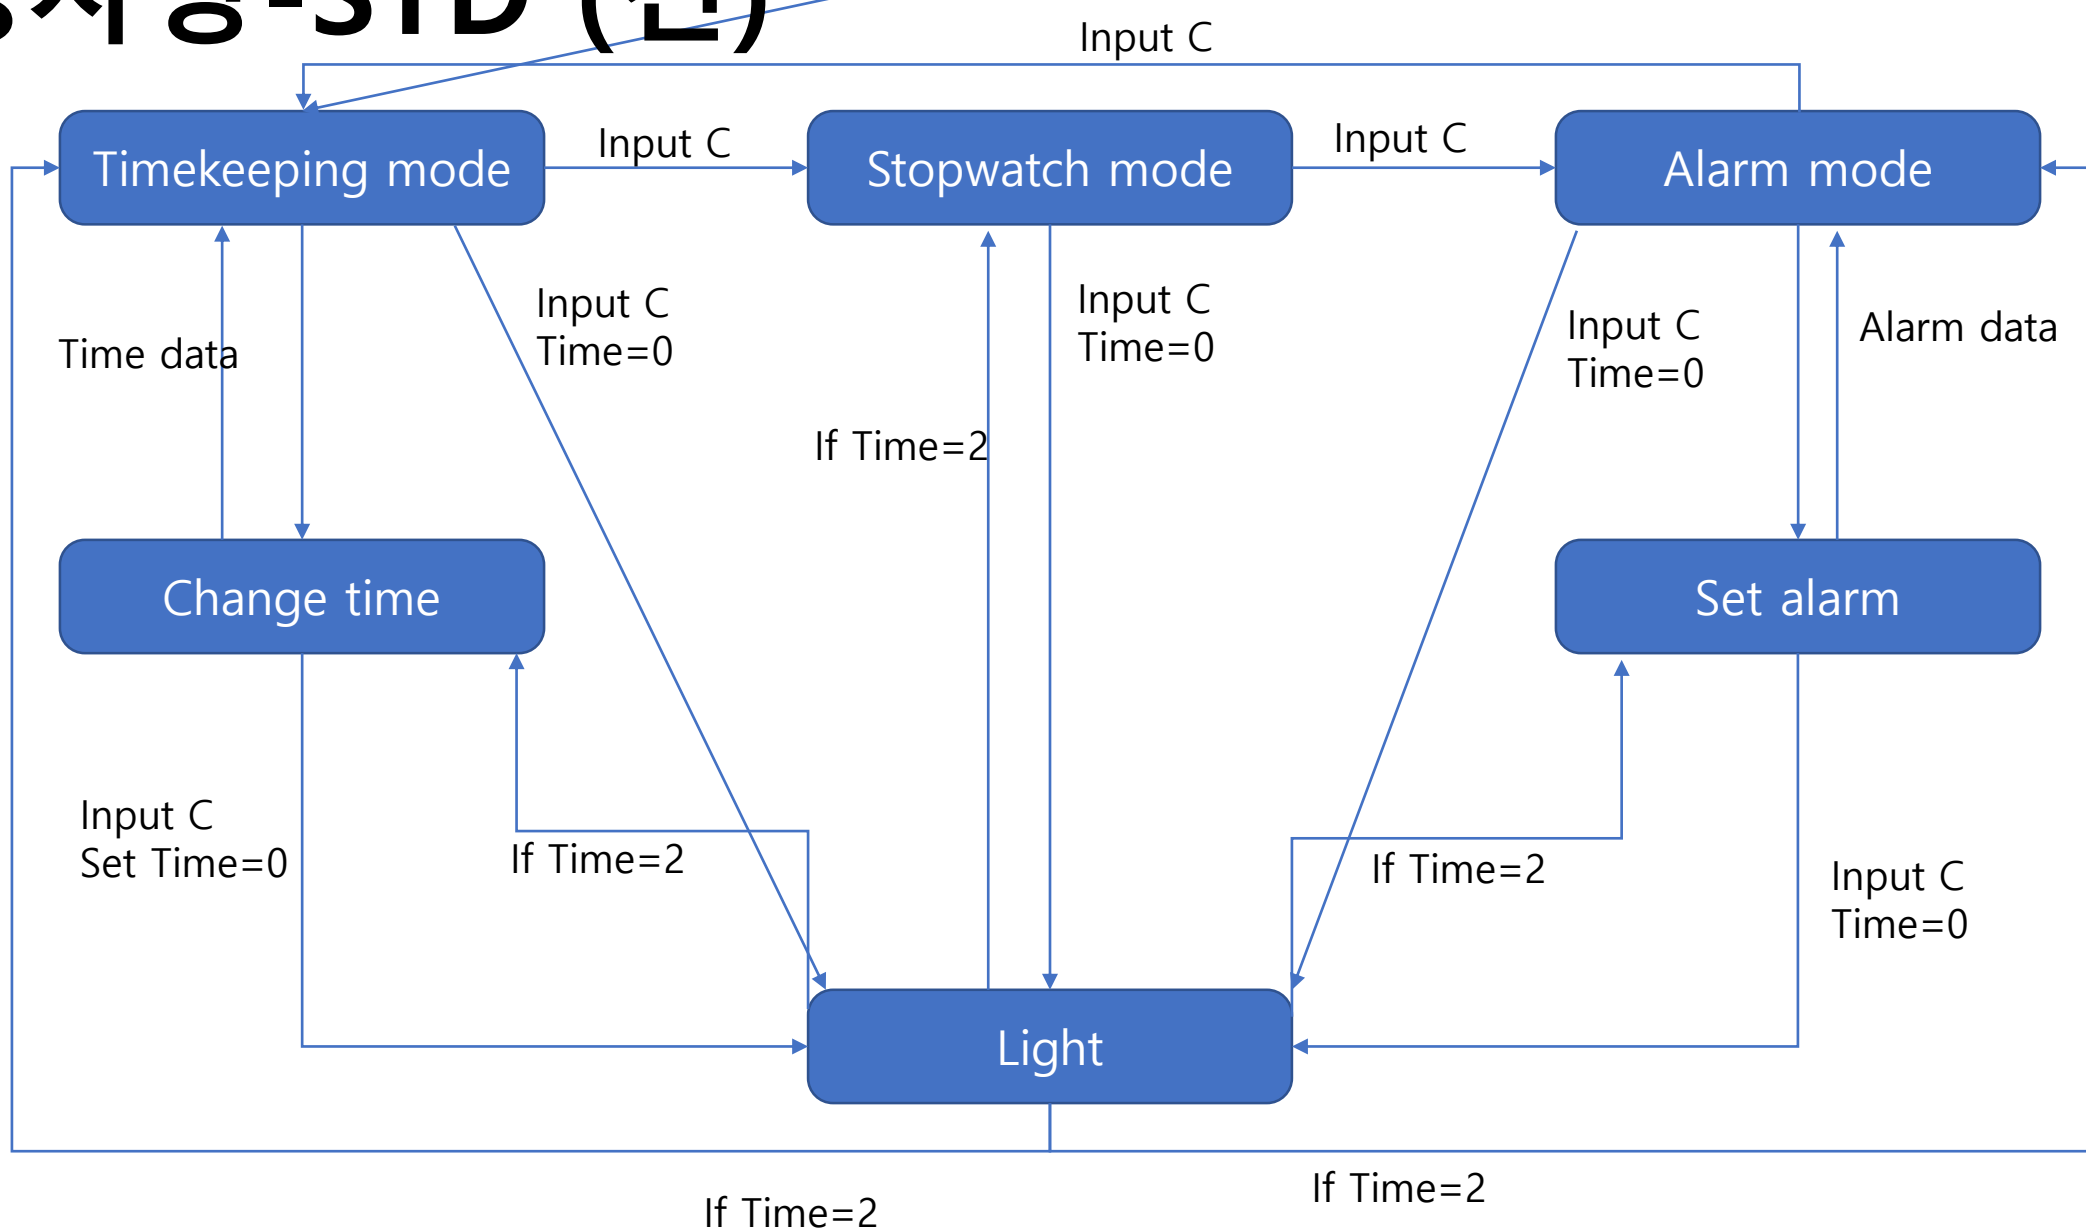

변경사항-System Context Diagram (전)

변경사항-System Context Diagram (후)

변경사항-DFD Level 0 (전)

변경사항-DFD Level 0 (후)

변경사항-DFD Level 1 (전)

변경사항-DFD Level 1 (전)

변경사항-DFD Level 1 (전)

변경사항-DFD Level 1 (후)

변경사항-DFD Level 2 (전)

변경사항-DFD Level 2 (전)

변경사항-DFD Level 2 (후)

변경사항-DFD Level 2 (후)

변경사항-DFD Level 3 (추가)

변경사항-DFD Level 3 (추가)

변경사항-DFD Level 3 (추가)

변경사항-STD (전)

변경사항-STD (후)

변경사항-STD (후)

변경사항-Overall DFD (전)

변경사항-Overall DFD (후)

Structured Charts – Transform Analysis

Structured Charts – Digital Watch System

Structured Charts – Digital Watch System

Structured Charts – Digital Watch System 1