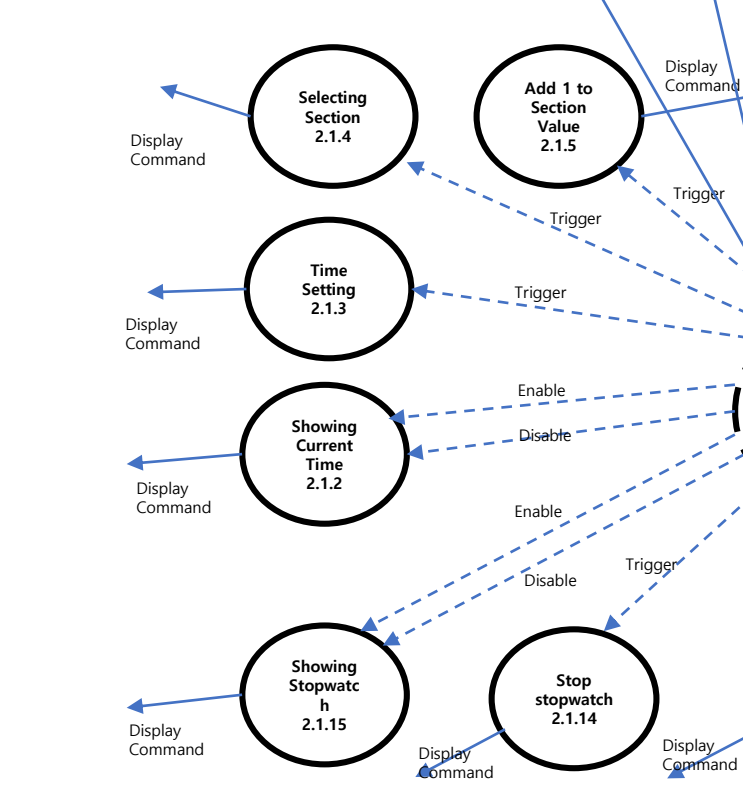

변경사항-STD (후)

변경사항-STD (후)

변경사항-Overall DFD (전)

변경사항-Overall DFD (후)

Structured Charts – Transform Analysis

Structured Charts – Digital Watch System

Structured Charts – Digital Watch System

Structured Charts – Digital Watch System 1

Structured Charts – Digital Watch System 2

Structured Charts – Digital Watch System 3

Structured Charts – Digital Watch System 4

Q&A