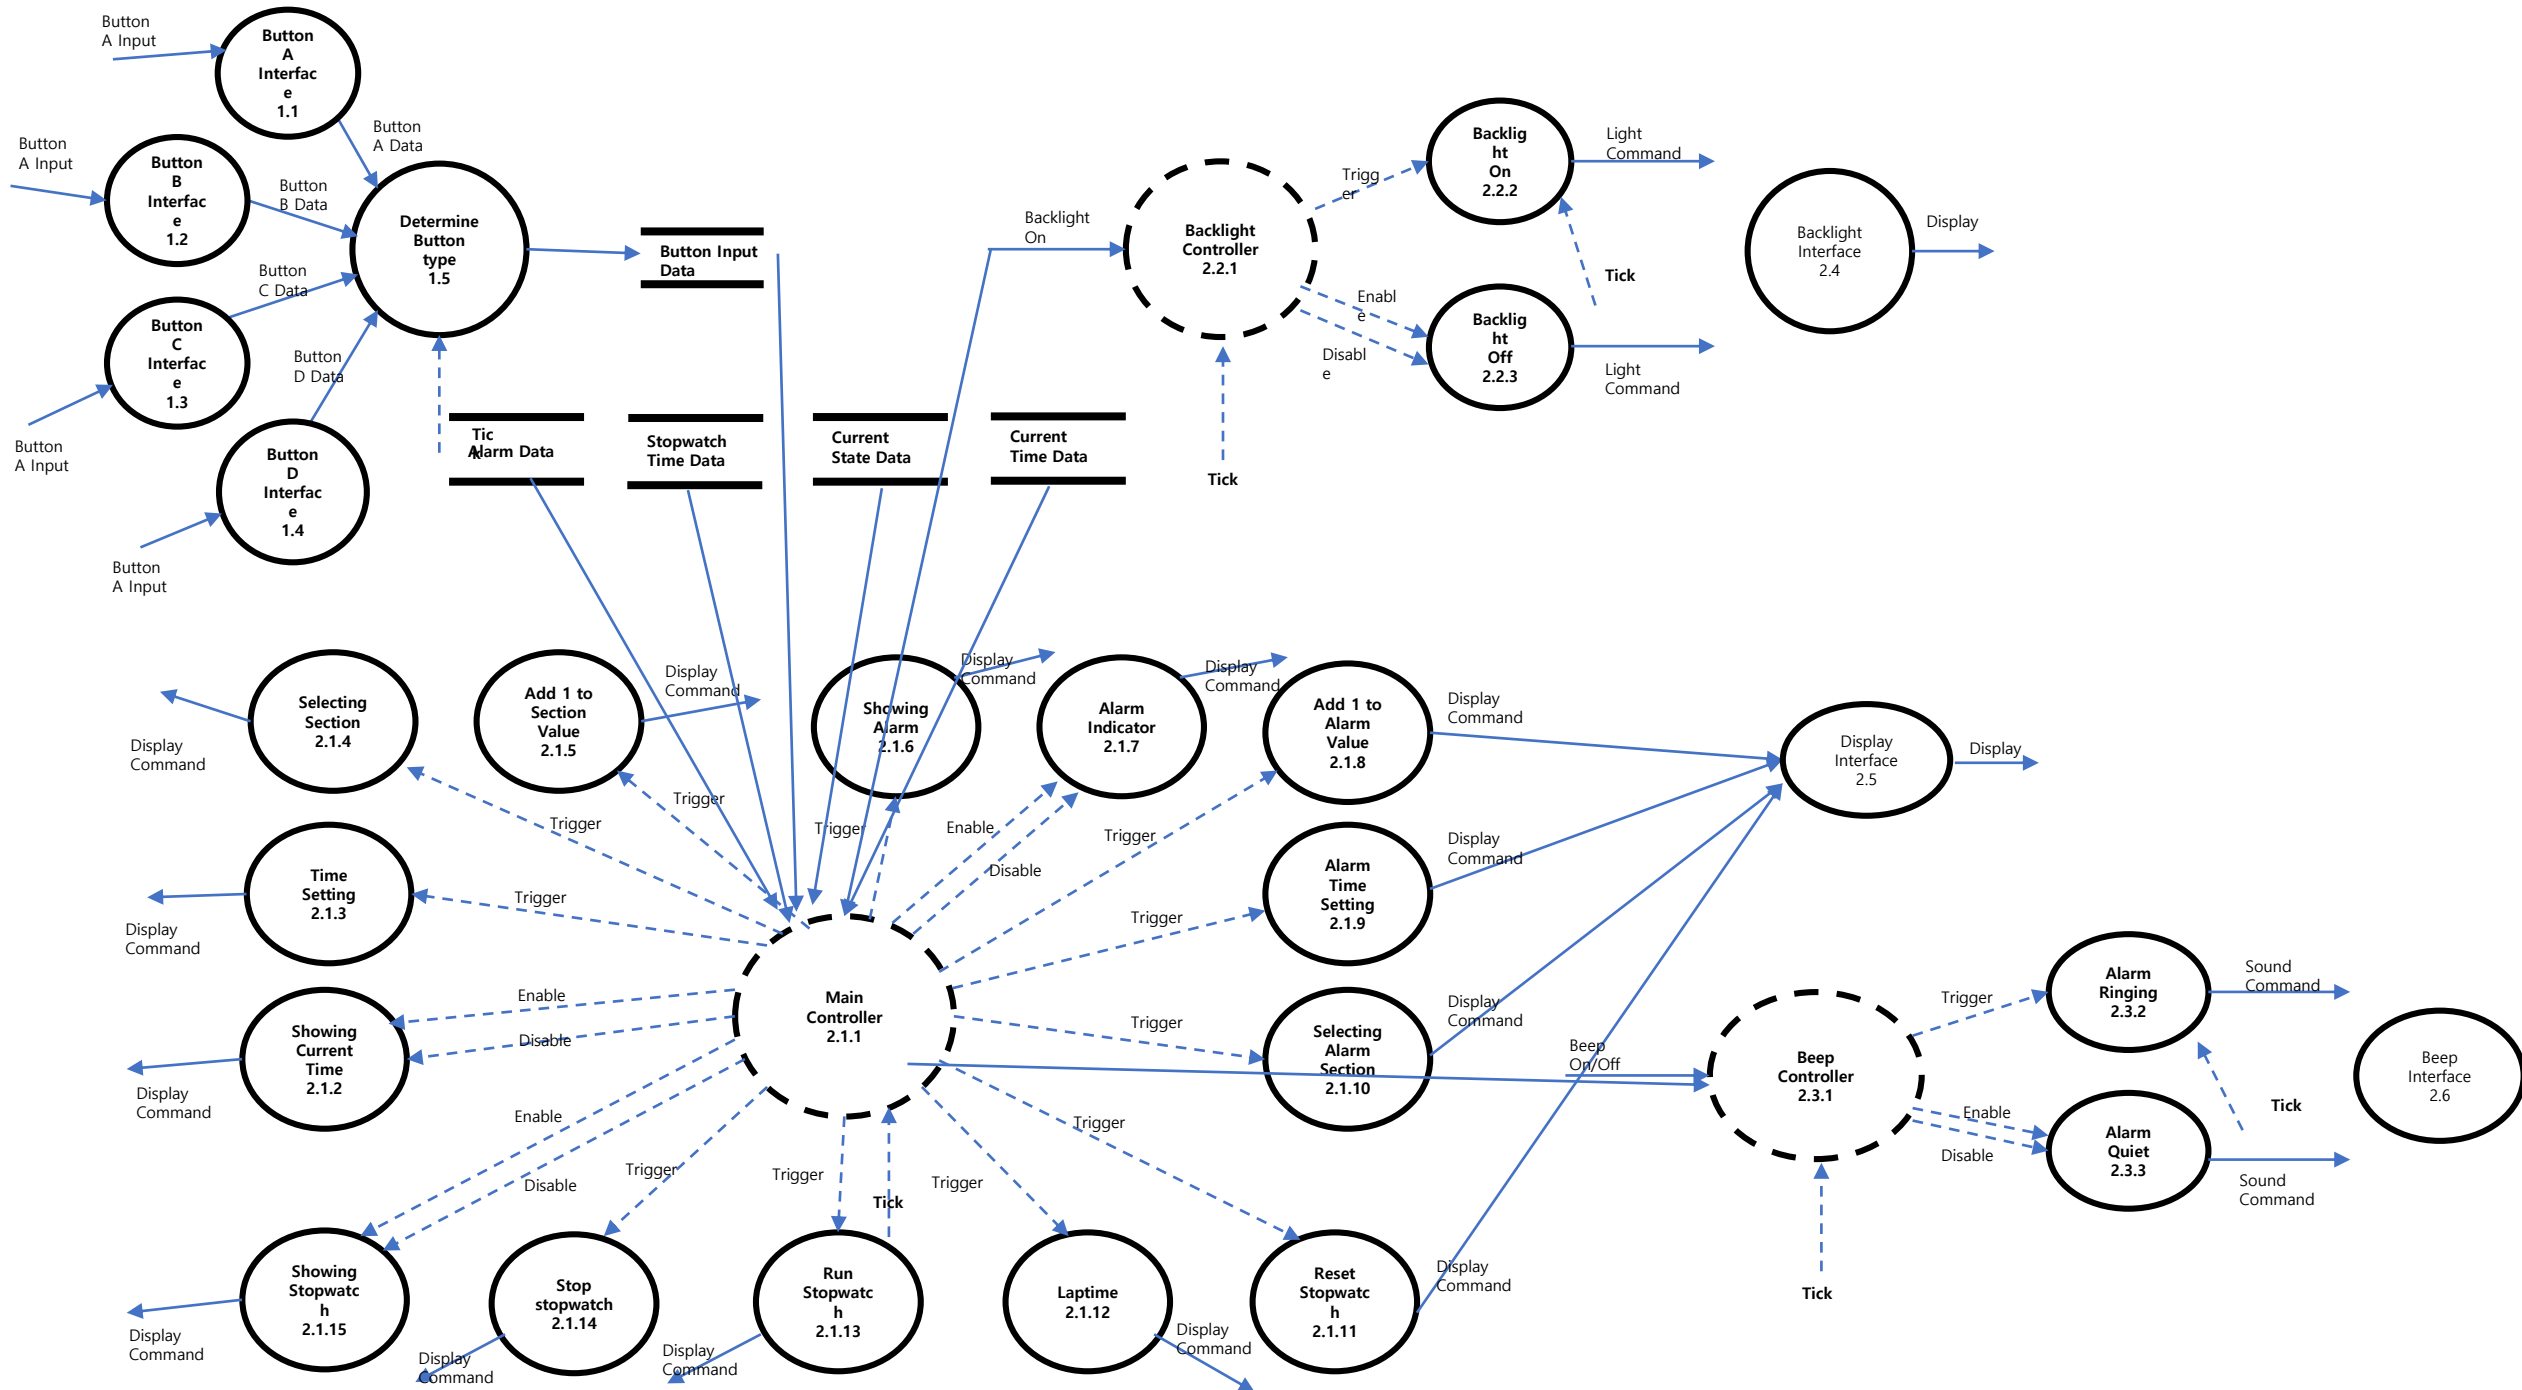

변경사항-System Context Diagram (전)

변경사항-System Context Diagram (후)

변경사항-DFD Level 0 (전)

변경사항-DFD Level 0 (후)

변경사항-DFD Level 1 (전)

변경사항-DFD Level 1 (전)

변경사항-DFD Level 1 (전)

변경사항-DFD Level 1 (후)

변경사항-DFD Level 2 (전)

변경사항-DFD Level 2 (전)

변경사항-DFD Level 2 (후)

변경사항-DFD Level 2 (후)

변경사항-DFD Level 3 (추가)

변경사항-DFD Level 3 (추가)

변경사항-DFD Level 3 (추가)

변경사항-STD (전)

변경사항-STD (후)

변경사항-STD (후)

변경사항-Overall DFD (전)

변경사항-Overall DFD (후)

Structured Charts – Transform Analysis

Structured Charts – Digital Watch System

Structured Charts – Digital Watch System

Structured Charts – Digital Watch System 1

Structured Charts – Digital Watch System 2

Structured Charts – Digital Watch System 3

Structured Charts – Digital Watch System 4

Q&A