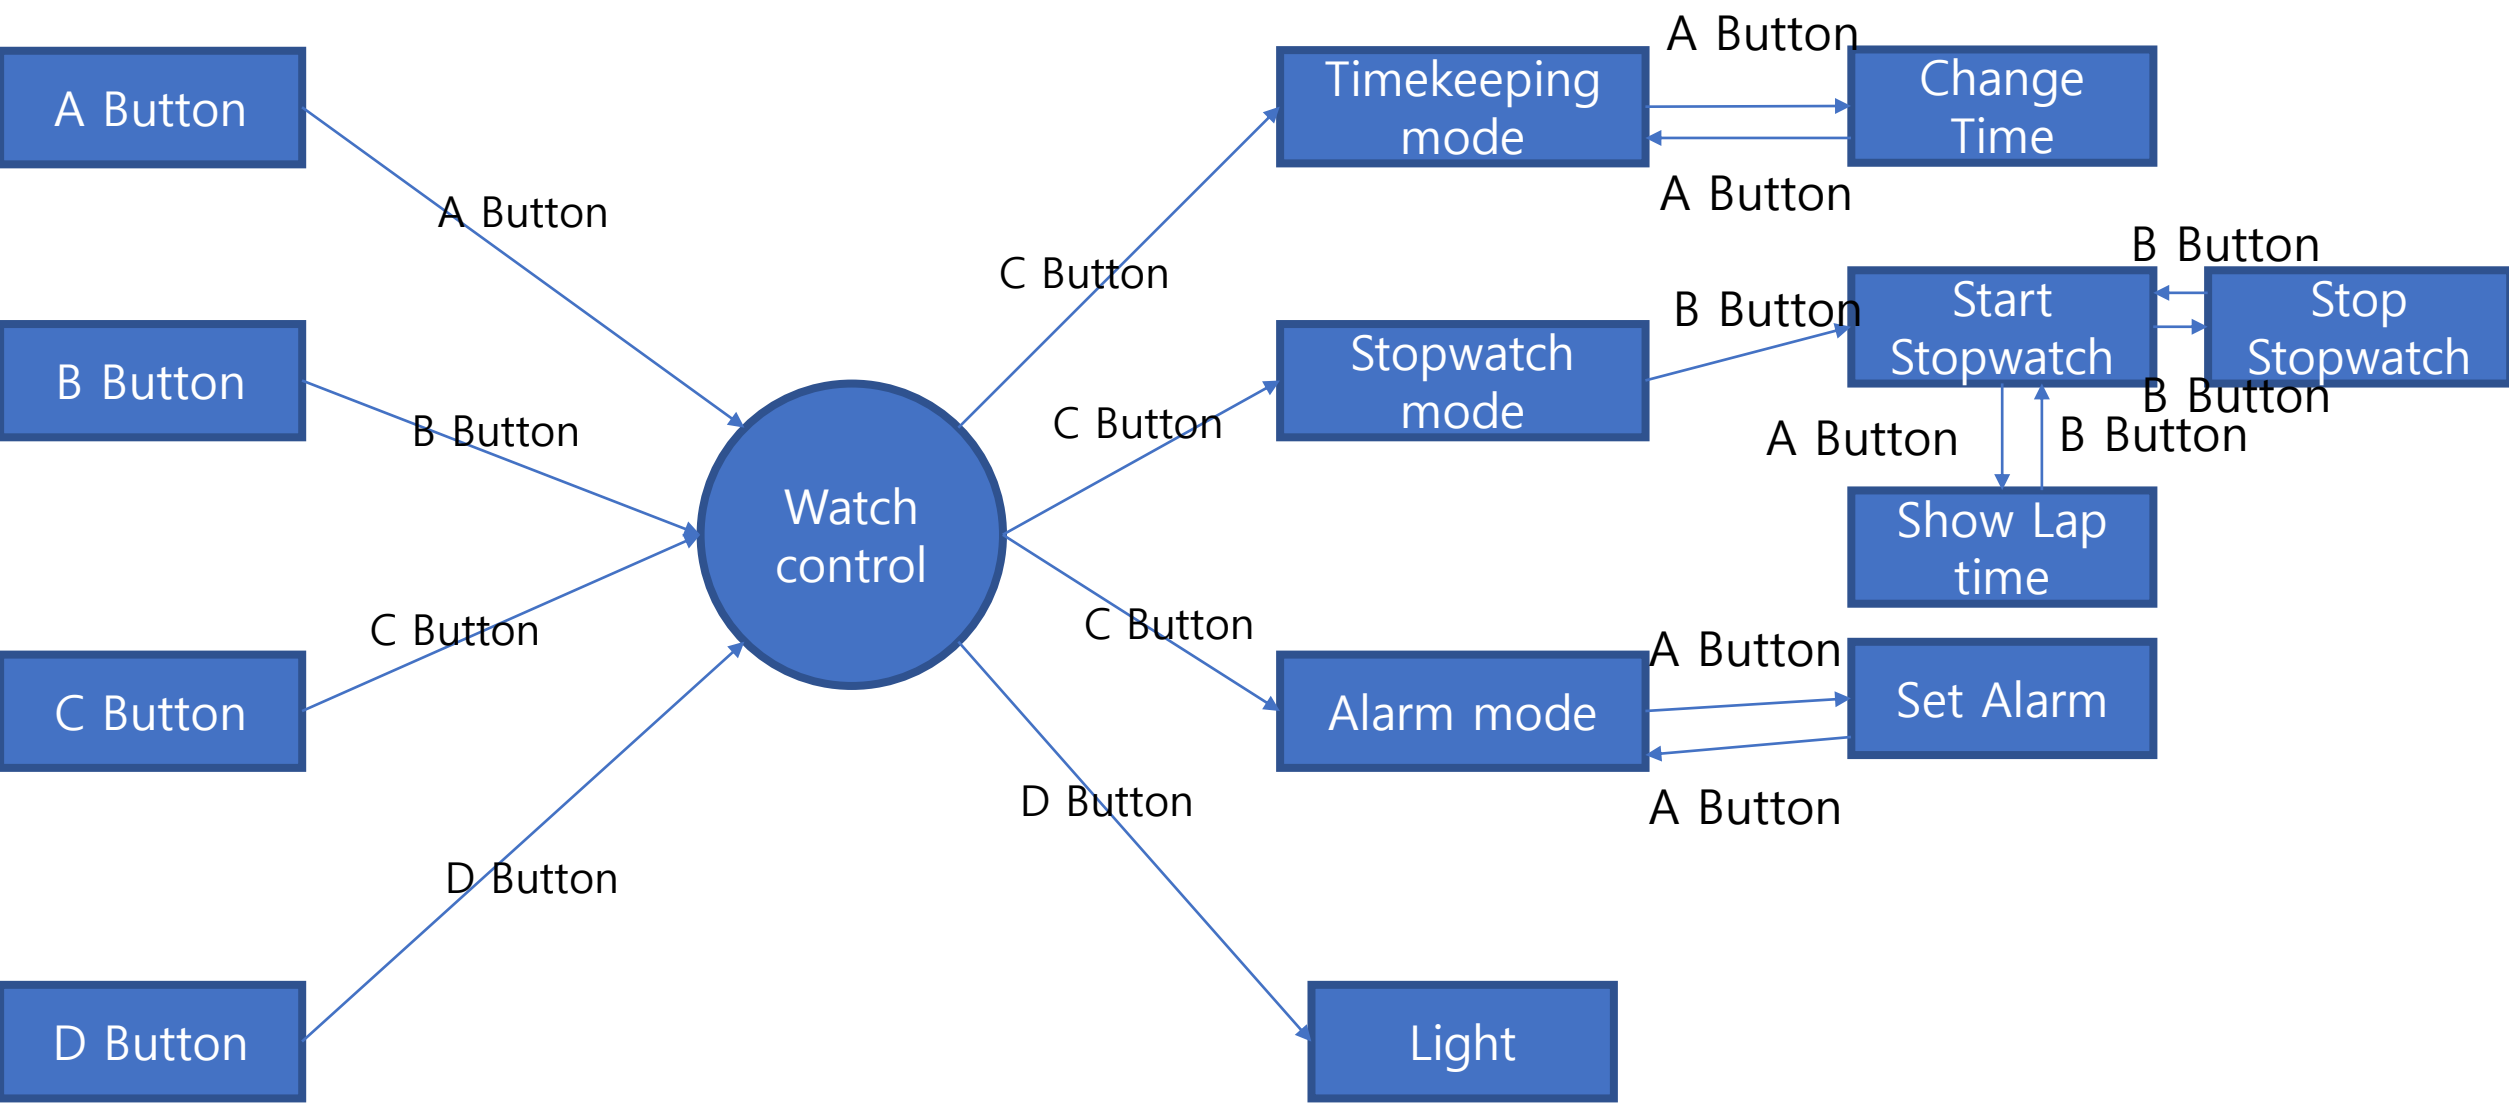

변경사항-System Context Diagram (전)

변경사항-System Context Diagram (후)

변경사항-DFD Level 0 (전)

변경사항-DFD Level 0 (후)

변경사항-DFD Level 1 (전)

변경사항-DFD Level 1 (전)

변경사항-DFD Level 1 (전)

변경사항-DFD Level 1 (후)

변경사항-DFD Level 2 (전)

변경사항-DFD Level 2 (전)

변경사항-DFD Level 2 (후)

변경사항-DFD Level 2 (후)

변경사항-DFD Level 3 (추가)

변경사항-DFD Level 3 (추가)

변경사항-DFD Level 3 (추가)

변경사항-STD (전)

변경사항-STD (후)

변경사항-STD (후)

변경사항-Overall DFD (전)

변경사항-Overall DFD (후)

Structured Charts – Transform Analysis

Structured Charts – Digital Watch System

Structured Charts – Digital Watch System

Structured Charts – Digital Watch System 1