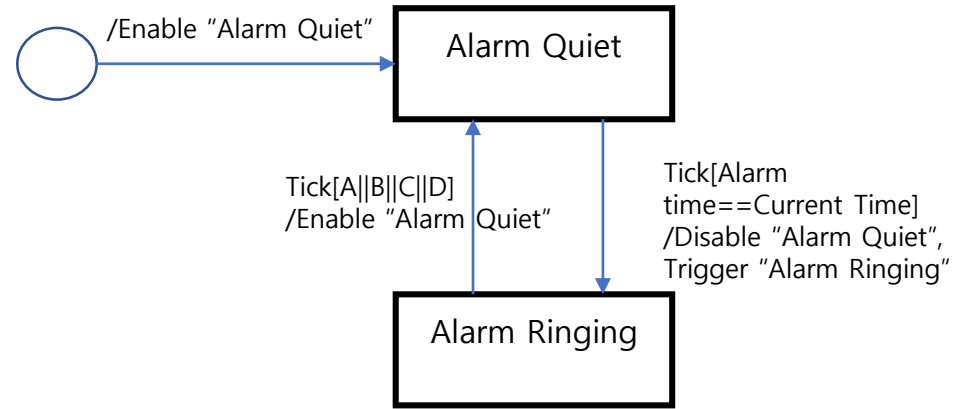

변경사항-System Context Diagram (전)

변경사항-System Context Diagram (후)

변경사항-DFD Level 0 (전)

변경사항-DFD Level 0 (후)

변경사항-DFD Level 1 (전)

변경사항-DFD Level 1 (전)

변경사항-DFD Level 1 (전)

변경사항-DFD Level 1 (후)

변경사항-DFD Level 2 (전)

변경사항-DFD Level 2 (전)

변경사항-DFD Level 2 (후)

변경사항-DFD Level 2 (후)

변경사항-DFD Level 3 (추가)

변경사항-DFD Level 3 (추가)

변경사항-DFD Level 3 (추가)

변경사항-STD (전)

변경사항-STD (후)

변경사항-STD (후)

변경사항-Overall DFD (전)

변경사항-Overall DFD (후)

Structured Charts – Transform Analysis

Structured Charts – Digital Watch System

Structured Charts – Digital Watch System

Structured Charts – Digital Watch System 1